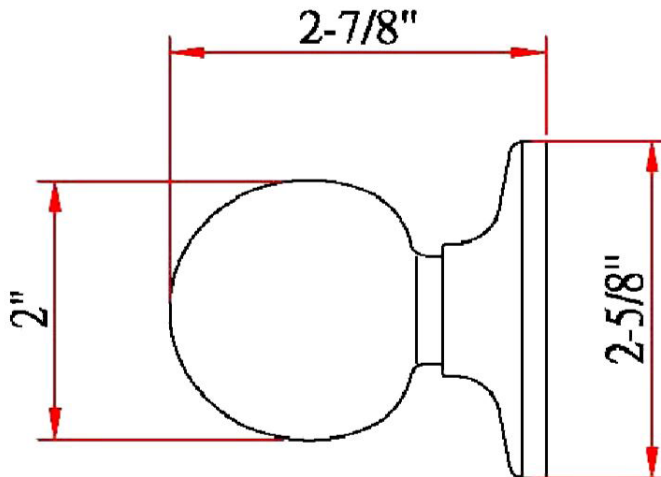

## Ball Dummy Door Knob Satin Nickel

### SPECIFICATIONS

MATERIAL CONSTRUCTION:	Brass	KEYWAY:	N/A
LOCK FUNCTION:	Dummy	REMOVABLE CORE:	No
DEADBOLT FUNCTION:	N/A	LATCH FACEPLATE I:	N/A
EXTERIOR MAX PROJECTION:	2.88"	LATCH BACKSET:	N/A
INTERIOR MAX PROJECTION:	2.88"	LATCH TYPE:	N/A
KOB VS. LEVER:	Knob	LATCHBOLT THROW DISTANCE:	N/A
KNOB DIMENSIONS:	2" H x 2" W x 2" D	# PINS IN CYLINDER:	N/A
LEVER LENGTH:	N/A	ANTI-BUMP PIN INSTALLED:	N/A
ROSE DIMENSIONS:	2.63" H x 2.63" W x 2.63" D	# KEYS INCLUDED:	N/A
ROSETTE / ESCUTCHEON SHAPE:	Round	SPINDLE TYPE:	Other
CROSS BORE:	2.13"	MOUNTING HARDWARE INCLUDED:	Yes
EDGE BORE:	1"	TOOLS NEEDED FOR INSTALLATION:	Phillips Screwdriver
HANDING:	Reversible	ASSEMBLED WEIGHT:	0.3 lbs.
REKEYABLE?:	No		