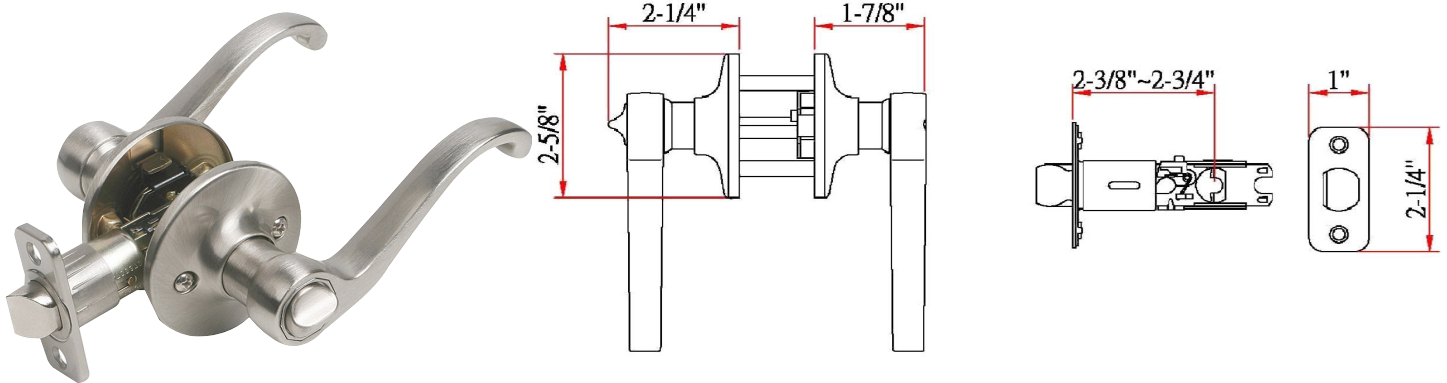

Scroll 2-Way Latch Privacy Door Handle Satin Nickel

SPECIFICATIONS

MATERIAL CONSTRUCTION:	Brass	KEYWAY:	N/A
LOCK FUNCTION:	Privacy	REMOVABLE CORE:	No
DEADBOLT FUNCTION:	N/A	LATCH FACEPLATE I:	Round Corner
EXTERIOR MAX PROJECTION:	2.25"	LATCH BACKSET:	Adj; 2-3/8" - 2-3/4"
INTERIOR MAX PROJECTION:	2.25"	LATCH TYPE:	2 Way (fixed faceplate)
KOB VS. LEVER:	Lever	LATCHBOLT THROW DISTANCE:	0.5"
KNOB DIMENSIONS:	N/A	# PINS IN CYLINDER:	N/A
LEVER LENGTH:	3.56"	ANTI-BUMP PIN INSTALLED:	N/A
ROSE DIMENSIONS:	2.63" H x 2.63" W x 2.63" D	# KEYS INCLUDED:	N/A
ROSETTE / ESCUTCHEON SHAPE:	Round	SPINDLE TYPE:	Half-Moon
CROSS BORE:	2.13"	MOUNTING HARDWARE INCLUDED:	Yes
EDGE BORE:	1"	TOOLS NEEDED FOR INSTALLATION:	Phillips Screwdriver
HANDING:	Reversible	ASSEMBLED WEIGHT:	1.65 lbs.
REKEYABLE?:	No		