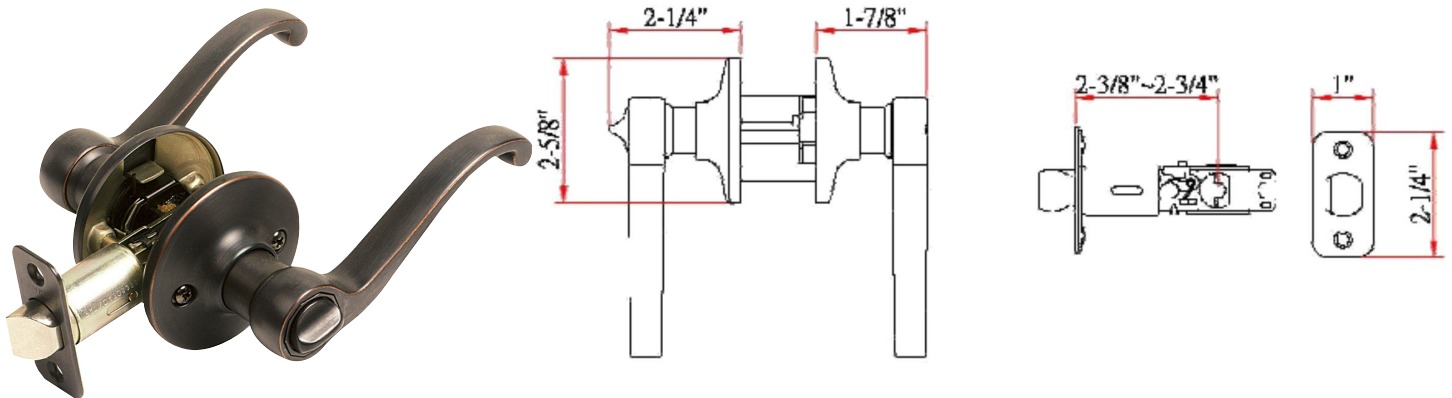

Scroll 2-Way Adjustable Privacy Door Handle Oil Rubbed Bronze

SPECIFICATIONS

MATERIAL CONSTRUCTION:	Brass	KEYWAY:	N/A
LOCK FUNCTION:	Privacy	REMOVABLE CORE:	No
DEADBOLT FUNCTION:	N/A	LATCH FACEPLATE I:	Round Corner
EXTERIOR MAX PROJECTION:	2.25"	LATCH BACKSET:	Adj; 2-3/8" - 2-3/4"
INTERIOR MAX PROJECTION:	2.25"	LATCH TYPE:	2 Way (fixed faceplate)
KOB VS. LEVER:	Lever	LATCHBOLT THROW DISTANCE:	0.5"
KNOB DIMENSIONS:	N/A	# PINS IN CYLINDER:	N/A
LEVER LENGTH:	3.56"	ANTI-BUMP PIN INSTALLED:	N/A
ROSE DIMENSIONS:	2.63" H x 2.63" W x 2.63" D	# KEYS INCLUDED:	N/A
ROSETTE / ESCUTCHEON SHAPE:	Round	SPINDLE TYPE:	Half-Moon
CROSS BORE:	2.13"	MOUNTING HARDWARE INCLUDED:	Yes
EDGE BORE:	1"	TOOLS NEEDED FOR INSTALLATION:	Phillips Screwdriver
HANDING:	Reversible	ASSEMBLED WEIGHT:	1.65 lbs.
REKEYABLE?:	No		