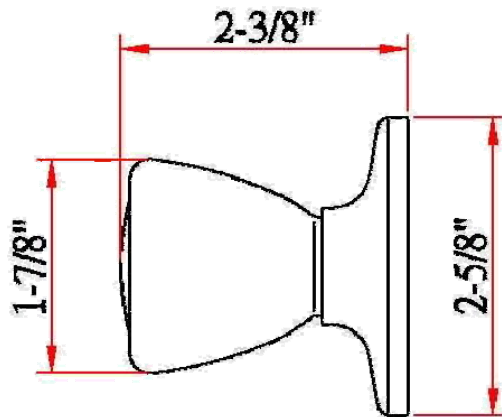

## Specifications

Latch Type	—
Door Prep	—
Backset	—
Door Thickness	—
Cylinder	—
Faceplate	—
Strike	—
Latch Bolt	—
Door Handing	Non-handed. Reversible for Left or Right hand doors.
Keyway	—
Keyed Alike	—

## Dimensions