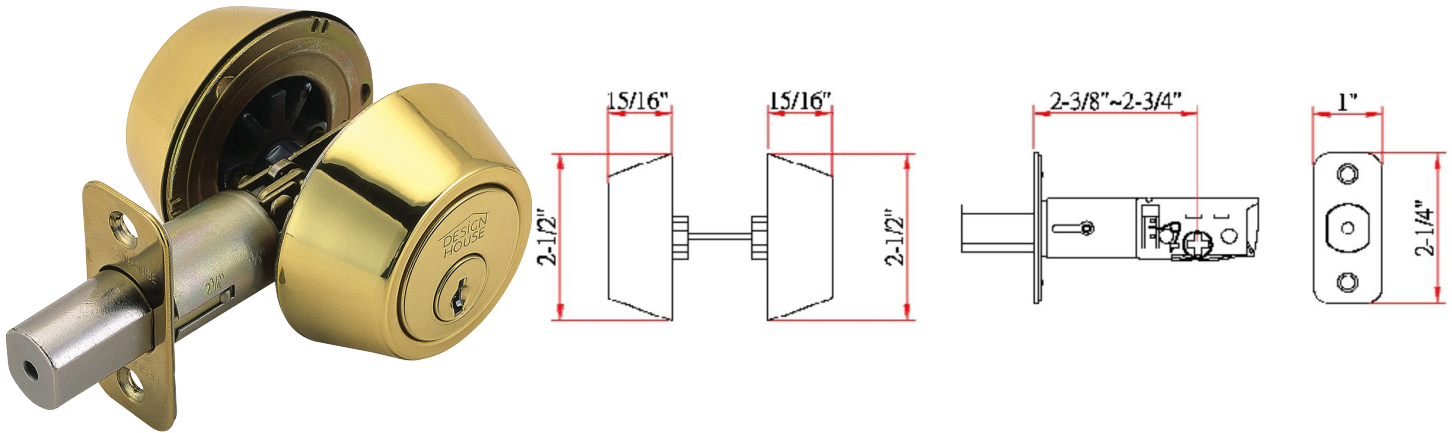

### Double Cylinder 2-Way Adjustable Deadbolt Polished Brass

### SPECIFICATIONS

<b>MATERIAL CONSTRUCTION:</b>	Brass	<b>KEYWAY:</b>	KW
<b>LOCK FUNCTION:</b>	Deadbolt	<b>REMOVABLE CORE:</b>	No
<b>DEADBOLT FUNCTION:</b>	Double Cylinder	<b>LATCH FACEPLATE I:</b>	Round Corner
<b>EXTERIOR MAX PROJECTION:</b>	0.94"	<b>LATCH BACKSET:</b>	Adj; 2-3/8" - 2-3/4"
<b>INTERIOR MAX PROJECTION:</b>	0.94"	<b>LATCH TYPE:</b>	2 Way (fixed faceplate)
<b>KOB VS. LEVER:</b>	N/A	<b>LATCHBOLT THROW DISTANCE:</b>	1"
<b>KNOB DIMENSIONS:</b>	N/A	<b># PINS IN CYLINDER:</b>	5
<b>LEVER LENGTH:</b>	N/A	<b>ANTI-BUMP PIN INSTALLED:</b>	Yes
<b>ROSE DIMENSIONS:</b>	2.5" H x 2.5" W x 2.5" D	<b># KEYS INCLUDED:</b>	2
<b>ROSETTE / ESCUTCHEON SHAPE:</b>	Round	<b>SPINDLE TYPE:</b>	Deadbolt
<b>CROSS BORE:</b>	2.13"	<b>MOUNTING HARDWARE INCLUDED:</b>	Yes
<b>EDGE BORE:</b>	1"	<b>TOOLS NEEDED FOR INSTALLATION:</b>	Phillips Screwdriver
<b>HANDING:</b>	Reversible	<b>ASSEMBLED WEIGHT:</b>	1.26 lbs.
<b>REKEYABLE?:</b>	Yes		