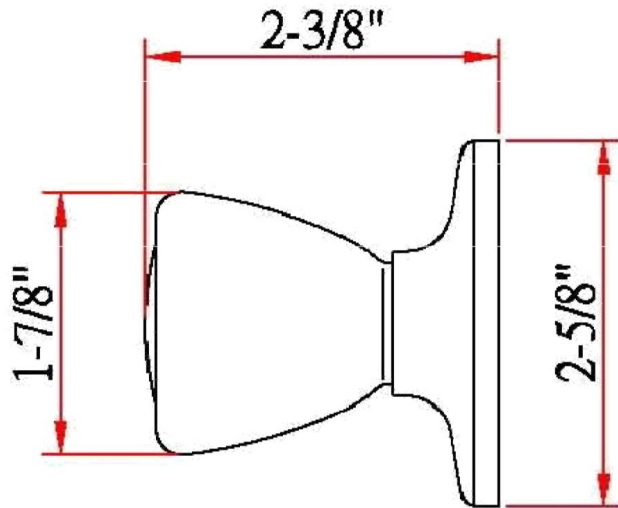

Tulip Dummy Door Knob Satin Nickel

SPECIFICATIONS

MATERIAL CONSTRUCTION:	Brass	KEYWAY:	N/A
LOCK FUNCTION:	Dummy	REMOVABLE CORE:	No
DEADBOLT FUNCTION:	N/A	LATCH FACEPLATE I:	N/A
EXTERIOR MAX PROJECTION:	2.38"	LATCH BACKSET:	N/A
INTERIOR MAX PROJECTION:	2.38"	LATCH TYPE:	N/A
KOB VS. LEVER:	Knob	LATCHBOLT THROW DISTANCE:	N/A
KNOB DIMENSIONS:	1.88" H x 1.88" W x 1.88" D	# PINS IN CYLINDER:	N/A
LEVER LENGTH:	N/A	ANTI-BUMP PIN INSTALLED:	N/A
ROSE DIMENSIONS:	2.63" H x 2.63" W x 2.63" D	# KEYS INCLUDED:	N/A
ROSETTE / ESCUTCHEON SHAPE:	Round	SPINDLE TYPE:	Other
CROSS BORE:	2.13"	MOUNTING HARDWARE INCLUDED:	Yes
EDGE BORE:	1"	TOOLS NEEDED FOR INSTALLATION:	Phillips Screwdriver
HANDING:	Reversible	ASSEMBLED WEIGHT:	0.27 lbs.
REKEYABLE?:	No		