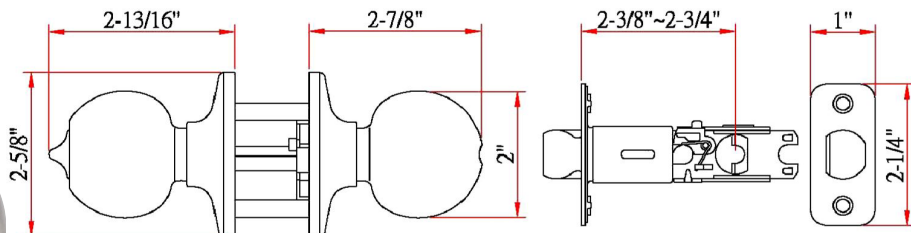

Ball 2-Way Adjustable Privacy Door Knob Satin Nickel

SPECIFICATIONS

MATERIAL CONSTRUCTION:	Brass	KEYWAY:	N/A
LOCK FUNCTION:	Privacy	REMOVABLE CORE:	No
DEADBOLT FUNCTION:	N/A	LATCH FACEPLATE I:	Round Corner
EXTERIOR MAX PROJECTION:	2.81"	LATCH BACKSET:	Adj; 2-3/8" - 2-3/4"
INTERIOR MAX PROJECTION:	2.81"	LATCH TYPE:	2 Way (fixed faceplate)
KOB VS. LEVER:	Knob	LATCHBOLT THROW DISTANCE:	0.5"
KNOB DIMENSIONS:	2" H x 2" W x 2" D	# PINS IN CYLINDER:	N/A
LEVER LENGTH:	N/A	ANTI-BUMP PIN INSTALLED:	N/A
ROSE DIMENSIONS:	2.63" H x 2.63" W x 2.63" D	# KEYS INCLUDED:	N/A
ROSETTE / ESCUTCHEON SHAPE:	Round	SPINDLE TYPE:	Half-Moon
CROSS BORE:	2.13"	MOUNTING HARDWARE INCLUDED:	Yes
EDGE BORE:	1"	TOOLS NEEDED FOR INSTALLATION:	Phillips Screwdriver
HANDING:	Reversible	ASSEMBLED WEIGHT:	1.06 lbs.
REKEYABLE?:	No		