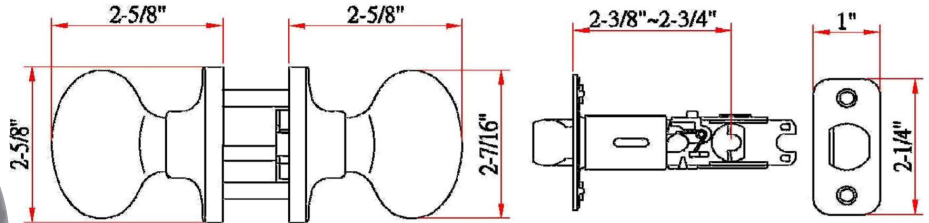

Egg 2-Way Adjustable Passage Door Knob Oil Rubbed Bronze

SPECIFICATIONS

MATERIAL CONSTRUCTION:	Brass	KEYWAY:	N/A
LOCK FUNCTION:	Passage	REMOVABLE CORE:	No
DEADBOLT FUNCTION:	N/A	LATCH FACEPLATE I:	Round Corner
EXTERIOR MAX PROJECTION:	2.63"	LATCH BACKSET:	Adj; 2-3/8" - 2-3/4"
INTERIOR MAX PROJECTION:	2.63"	LATCH TYPE:	2 Way (fixed faceplate)
KNOB VS. LEVER:	Knob	LATCHBOLT THROW DISTANCE:	0.5"
KNOB DIMENSIONS:	2.35" H x 1.57" W x 2.35" D	# PINS IN CYLINDER:	N/A
LEVER LENGTH:	N/A	ANTI-BUMP PIN INSTALLED:	N/A
ROSE DIMENSIONS:	2.63" H x 2.63" W x 2.63" D	# KEYS INCLUDED:	N/A
ROSETTE / ESCUTCHEON SHAPE:	Round	SPINDLE TYPE:	Half-Moon
CROSS BORE:	2.13"	MOUNTING HARDWARE INCLUDED:	Yes
EDGE BORE:	1"	TOOLS NEEDED FOR INSTALLATION:	Phillips Screwdriver
HANDING:	Reversible	ASSEMBLED WEIGHT:	1 lbs.
REKEYABLE?:	No		