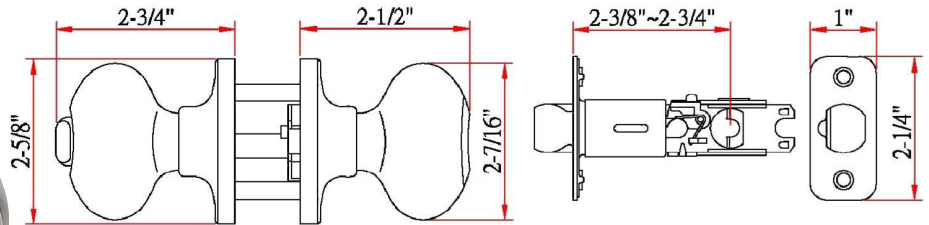

Egg 2-Way Adjustable Entry Door Knob Satin Nickel

SPECIFICATIONS

MATERIAL CONSTRUCTION:	Brass	KEYWAY:	KW
LOCK FUNCTION:	Entry Knob/Lever	REMOVABLE CORE:	No
DEADBOLT FUNCTION:	N/A	LATCH FACEPLATE I:	Round Corner
EXTERIOR MAX PROJECTION:	2.75"	LATCH BACKSET:	Adj; 2-3/8" - 2-3/4"
INTERIOR MAX PROJECTION:	2.75"	LATCH TYPE:	2 Way (fixed faceplate)
KOB VS. LEVER:	Knob	LATCHBOLT THROW DISTANCE:	0.5"
KNOB DIMENSIONS:	2.35" H x 1.57" W x 2.35" D	# PINS IN CYLINDER:	5
LEVER LENGTH:	N/A	ANTI-BUMP PIN INSTALLED:	Yes
ROSE DIMENSIONS:	2.63" H x 2.63" W x 2.63" D	# KEYS INCLUDED:	2
ROSETTE / ESCUTCHEON SHAPE:	Round	SPINDLE TYPE:	Half-Moon
CROSS BORE:	2.13"	MOUNTING HARDWARE INCLUDED:	Yes
EDGE BORE:	1"	TOOLS NEEDED FOR INSTALLATION:	Phillips Screwdriver
HANDING:	Reversible	ASSEMBLED WEIGHT:	1.28 lbs.
REKEYABLE?:	Yes		