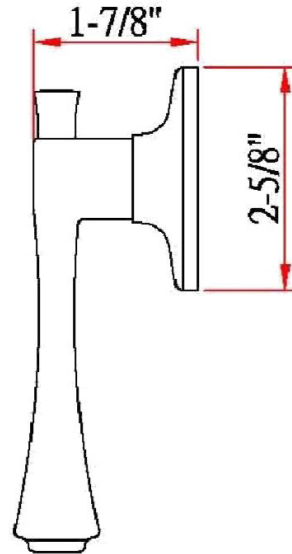

### Ironwood Dummy Door Handle Right or Left Handed

Satin Nickel

### SPECIFICATIONS

MATERIAL CONSTRUCTION:	Brass	KEYWAY:	N/A
LOCK FUNCTION:	Dummy	REMOVABLE CORE:	No
DEADBOLT FUNCTION:	N/A	LATCH FACEPLATE I:	N/A
EXTERIOR MAX PROJECTION:	1.94"	LATCH BACKSET:	N/A
INTERIOR MAX PROJECTION:	1.94"	LATCH TYPE:	N/A
KOB VS. LEVER:	Lever	LATCHBOLT THROW DISTANCE:	N/A
KNOB DIMENSIONS:	N/A	# PINS IN CYLINDER:	N/A
LEVER LENGTH:	3.88"	ANTI-BUMP PIN INSTALLED:	N/A
ROSE DIMENSIONS:	2.63" H x 2.63" W x 2.63" D	# KEYS INCLUDED:	N/A
ROSETTE / ESCUTCHEON SHAPE:	Round	SPINDLE TYPE:	Other
CROSS BORE:	2.13"	MOUNTING HARDWARE INCLUDED:	Yes
EDGE BORE:	1"	TOOLS NEEDED FOR INSTALLATION:	Phillips Screwdriver
HANDING:	Reversible	ASSEMBLED WEIGHT:	0.63 lbs.
REKEYABLE?:	No		