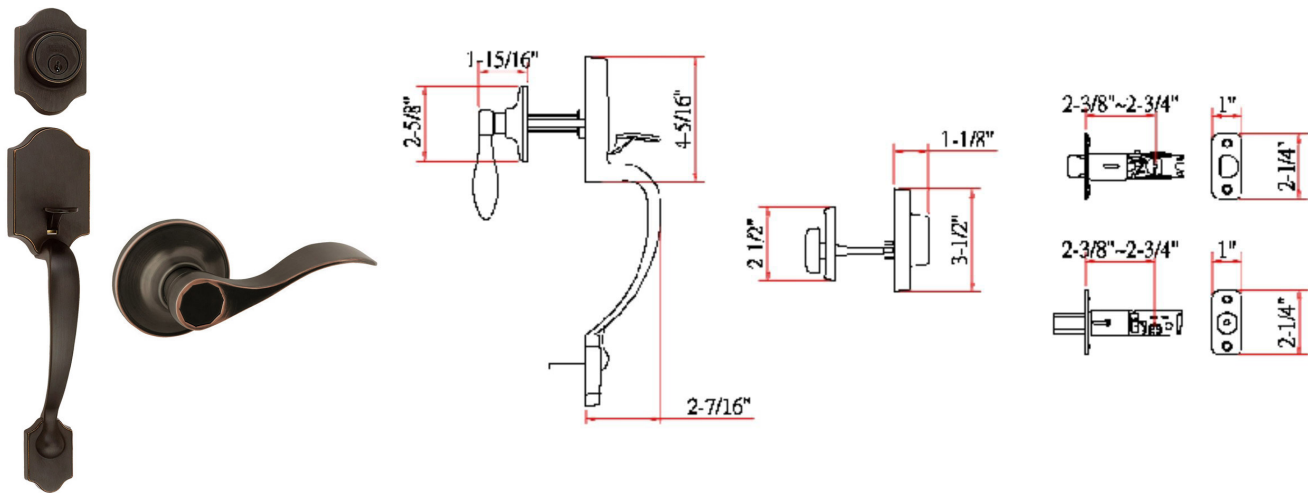

Sussex 2-Way Adjustable Entry Door Handle Set with Lever Oil Rubbed Bronze

SPECIFICATIONS

MATERIAL CONSTRUCTION:	Brass	KEYWAY:	KW
LOCK FUNCTION:	Entry Handleset	REMOVABLE CORE:	No
DEADBOLT FUNCTION:	N/A	LATCH FACEPLATE I:	Round Corner
EXTERIOR MAX PROJECTION:	1.94"	LATCH BACKSET:	Adj; 2-3/8" - 2-3/4"
INTERIOR MAX PROJECTION:	1.94"	LATCH TYPE:	2 Way (fixed faceplate)
KOB VS. LEVER:	Lever	LATCHBOLT THROW DISTANCE:	0.5"
KNOB DIMENSIONS:	N/A	# PINS IN CYLINDER:	5
LEVER LENGTH:	3.67"	ANTI-BUMP PIN INSTALLED:	Yes
ROSE DIMENSIONS:	2.63" H x 2.63" W x 2.63" D	# KEYS INCLUDED:	2
ROSETTE / ESCUTCHEON SHAPE:	Round	SPINDLE TYPE:	Half-Moon
CROSS BORE:	2.13"	MOUNTING HARDWARE INCLUDED:	Yes
EDGE BORE:	1"	TOOLS NEEDED FOR INSTALLATION:	Phillips Screwdriver
HANDING:	Reversible	ASSEMBLED WEIGHT:	4.26 lbs.
REKEYABLE?:	Yes		