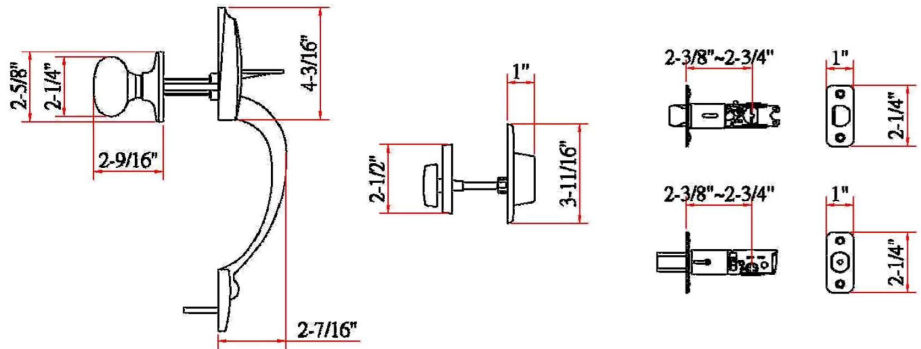

Coventry 2-Way Latch Entry Door Handle Set

Oil Rubbed Bronze

SPECIFICATIONS

MATERIAL CONSTRUCTION:	Brass	KEYWAY:	KW
LOCK FUNCTION:	Entry Handleset	REMOVABLE CORE:	No
DEADBOLT FUNCTION:	N/A	LATCH FACEPLATE I:	Round Corner
EXTERIOR MAX PROJECTION:	2.56"	LATCH BACKSET:	Adj; 2-3/8" - 2-3/4"
INTERIOR MAX PROJECTION:	2.56"	LATCH TYPE:	2 Way (fixed faceplate)
KOB VS. LEVER:	Knob	LATCHBOLT THROW DISTANCE:	0.5"
KNOB DIMENSIONS:	2.25" H x 2.25" W x 2.25" D	# PINS IN CYLINDER:	5
LEVER LENGTH:	N/A	ANTI-BUMP PIN INSTALLED:	Yes
ROSE DIMENSIONS:	2.63" H x 2.63" W x 2.63" D	# KEYS INCLUDED:	2
ROSETTE / ESCUTCHEON SHAPE:	Round	SPINDLE TYPE:	Half-Moon
CROSS BORE:	2.13"	MOUNTING HARDWARE INCLUDED:	Yes
EDGE BORE:	1"	TOOLS NEEDED FOR INSTALLATION:	Phillips Screwdriver
HANDING:	Reversible	ASSEMBLED WEIGHT:	4.01 lbs.
REKEYABLE?:	Yes		