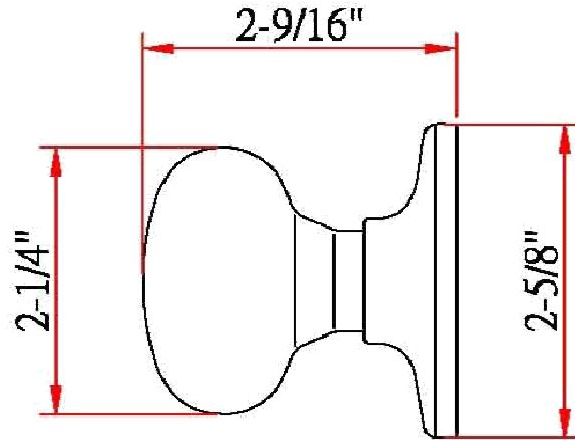

Cambridge Dummy Door Knob Satin Nickel

SPECIFICATIONS

MATERIAL CONSTRUCTION:	Brass	KEYWAY:	N/A
LOCK FUNCTION:	Dummy	REMOVABLE CORE:	No
DEADBOLT FUNCTION:	N/A	LATCH FACEPLATE I:	N/A
EXTERIOR MAX PROJECTION:	2.56"	LATCH BACKSET:	N/A
INTERIOR MAX PROJECTION:	2.56"	LATCH TYPE:	N/A
KOB VS. LEVER:	Knob	LATCHBOLT THROW DISTANCE:	N/A
KNOB DIMENSIONS:	2.25" H x 2.25" W x 2.25" D	# PINS IN CYLINDER:	N/A
LEVER LENGTH:	N/A	ANTI-BUMP PIN INSTALLED:	N/A
ROSE DIMENSIONS:	2.63" H x 2.63" W x 2.63" D	# KEYS INCLUDED:	N/A
ROSETTE / ESCUTCHEON SHAPE:	Round	SPINDLE TYPE:	Other
CROSS BORE:	2.13"	MOUNTING HARDWARE INCLUDED:	Yes
EDGE BORE:	1"	TOOLS NEEDED FOR INSTALLATION:	Phillips Screwdriver
HANDING:	Reversible	ASSEMBLED WEIGHT:	0.28 lbs.
REKEYABLE?:	No		