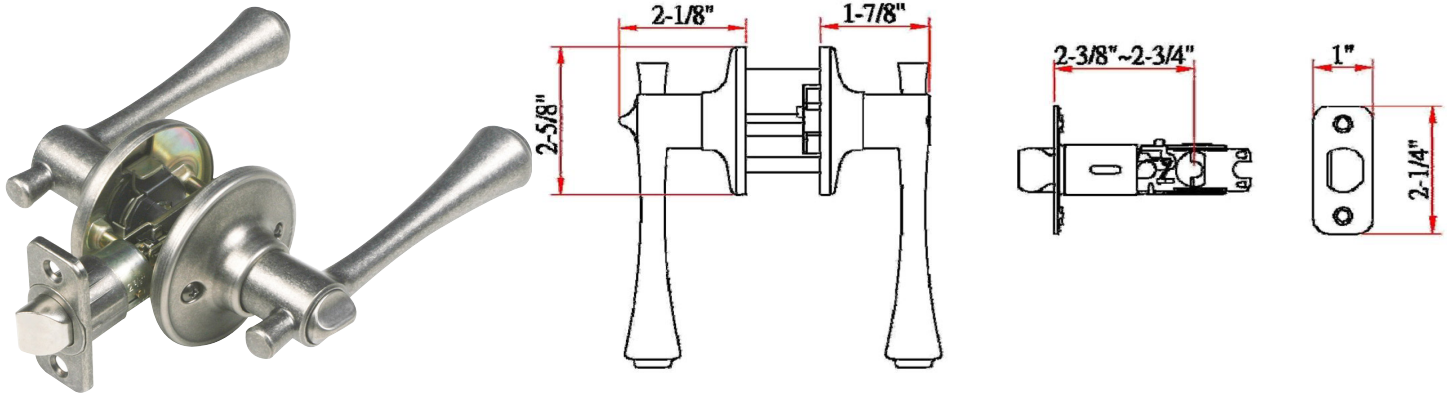

Ironwood 2-Way Adjustable Privacy Door Handle

Satin Nickel

SPECIFICATIONS

MATERIAL CONSTRUCTION:	Brass	KEYWAY:	N/A
LOCK FUNCTION:	Privacy	REMOVABLE CORE:	No
DEADBOLT FUNCTION:	N/A	LATCH FACEPLATE I:	Round Corner
EXTERIOR MAX PROJECTION:	2.13"	LATCH BACKSET:	Adj; 2-3/8" - 2-3/4"
INTERIOR MAX PROJECTION:	2.13"	LATCH TYPE:	2 Way (fixed faceplate)
KOB VS. LEVER:	Lever	LATCHBOLT THROW DISTANCE:	0.5"
KNOB DIMENSIONS:	N/A	# PINS IN CYLINDER:	N/A
LEVER LENGTH:	3.88"	ANTI-BUMP PIN INSTALLED:	N/A
ROSE DIMENSIONS:	2.63" H x 2.63" W x 2.63" D	# KEYS INCLUDED:	N/A
ROSETTE / ESCUTCHEON SHAPE:	Round	SPINDLE TYPE:	Half-Moon
CROSS BORE:	2.13"	MOUNTING HARDWARE INCLUDED:	Yes
EDGE BORE:	1"	TOOLS NEEDED FOR INSTALLATION:	Phillips Screwdriver
HANDING:	Reversible	ASSEMBLED WEIGHT:	1.77 lbs.
REKEYABLE?:	No		