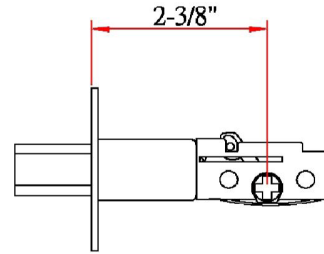

Single Sided Deadbolt

Polished Brass

SPECIFICATIONS

MATERIAL CONSTRUCTION:	Brass	KEYWAY:	KW
LOCK FUNCTION:	Deadbolt	REMOVABLE CORE:	No
DEADBOLT FUNCTION:	Single Sided	LATCH FACEPLATE I:	Round Corner
EXTERIOR MAX PROJECTION:	0.94"	LATCH BACKSET:	Fixed; 2-3/8" Only
INTERIOR MAX PROJECTION:	0.94"	LATCH TYPE:	2 Way (fixed faceplate)
KOB VS. LEVER:	N/A	LATCHBOLT THROW DISTANCE:	1"
KNOB DIMENSIONS:	N/A	# PINS IN CYLINDER:	5
LEVER LENGTH:	N/A	ANTI-BUMP PIN INSTALLED:	No
ROSE DIMENSIONS:	2.5" H x 2.5" W x 2.5" D	# KEYS INCLUDED:	2
ROSETTE / ESCUTCHEON SHAPE:	Round	SPINDLE TYPE:	Deadbolt
CROSS BORE:	2.13"	MOUNTING HARDWARE INCLUDED:	Yes
EDGE BORE:	1"	TOOLS NEEDED FOR INSTALLATION:	Phillips Screwdriver
HANDING:	Reversible	ASSEMBLED WEIGHT:	0.57 lbs.
REKEYABLE?:	No		