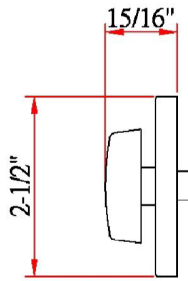

Single Sided Deadbolt

Polished Brass

SPECIFICATIONS

MATERIAL CONSTRUCTION:	Brass	KEYWAY:	KW
LOCK FUNCTION:	Deadbolt	REMOVABLE CORE:	No
DEADBOLT FUNCTION:	Single Sided	LATCH FACEPLATE I:	Round Corner
EXTERIOR MAX PROJECTION:	0.94"	LATCH BACKSET:	Fixed; 2-3/8" Only
INTERIOR MAX PROJECTION:	0.94"	LATCH TYPE:	2 Way (fixed faceplate)
KOB VS. LEVER:	N/A	LATCHBOLT THROW DISTANCE:	1"
KNOB DIMENSIONS:	N/A	# PINS IN CYLINDER:	5
LEVER LENGTH:	N/A	ANTI-BUMP PIN INSTALLED:	No
ROSE DIMENSIONS:	2.5" H x 2.5" W x 2.5" D	# KEYS INCLUDED:	2
ROSETTE / ESCUTCHEON SHAPE:	Round	SPINDLE TYPE:	Deadbolt
CROSS BORE:	2.13"	MOUNTING HARDWARE INCLUDED:	Yes
EDGE BORE:	1"	TOOLS NEEDED FOR INSTALLATION:	Phillips Screwdriver
HANDING:	Reversible	ASSEMBLED WEIGHT:	0.57 lbs.
REKEYABLE?:	No		