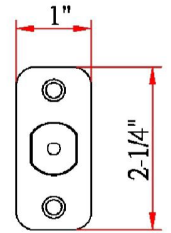

Single Sided Deadbolt

Polished Brass

SPECIFICATIONS

MATERIAL CONSTRUCTION:	Brass	KEYWAY:	KW
LOCK FUNCTION:	Deadbolt	REMOVABLE CORE:	No
DEADBOLT FUNCTION:	Single Sided	LATCH FACEPLATE I:	Round Corner
EXTERIOR MAX PROJECTION:	0.94"	LATCH BACKSET:	Fixed; 2-3/8" Only
INTERIOR MAX PROJECTION:	0.94"	LATCH TYPE:	2 Way (fixed faceplate)
KOB VS. LEVER:	N/A	LATCHBOLT THROW DISTANCE:	1"
KNOB DIMENSIONS:	N/A	# PINS IN CYLINDER:	5
LEVER LENGTH:	N/A	ANTI-BUMP PIN INSTALLED:	No
ROSE DIMENSIONS:	2.5" H x 2.5" W x 2.5" D	# KEYS INCLUDED:	2
ROSETTE / ESCUTCHEON SHAPE:	Round	SPINDLE TYPE:	Deadbolt
CROSS BORE:	2.13"	MOUNTING HARDWARE INCLUDED:	Yes
EDGE BORE:	1"	TOOLS NEEDED FOR INSTALLATION:	Phillips Screwdriver
HANDING:	Reversible	ASSEMBLED WEIGHT:	0.57 lbs.
REKEYABLE?:	No		