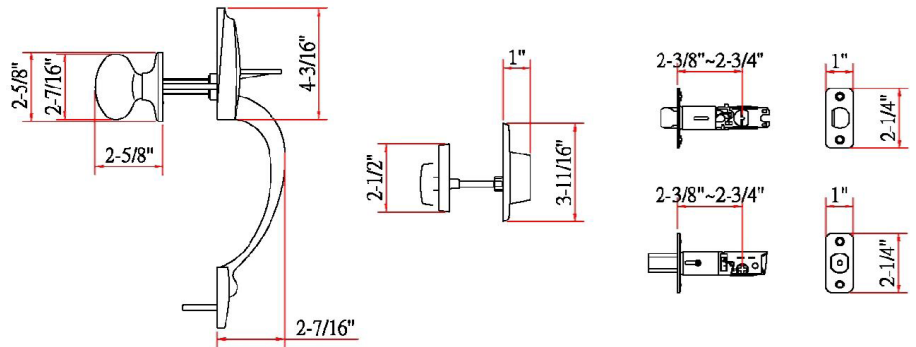

Coventry 2-Way Adjustable Entry Handle Set with Egg Knob Satin Nickel

SPECIFICATIONS

MATERIAL CONSTRUCTION:	Steel/Zinc	KEYWAY:	KW
LOCK FUNCTION:	Entry Handleset	REMOVABLE CORE:	N/A
DEADBOLT FUNCTION:		LATCH FACEPLATE I:	Universal (Drive In)
EXTERIOR MAX PROJECTION:	N/A	LATCH BACKSET:	N/A
INTERIOR MAX PROJECTION:	N/A	LATCH TYPE:	6 Way / Universal / Drive-in
KOB VS. LEVER:	Knob	LATCHBOLT THROW DISTANCE:	N/A
KNOB DIMENSIONS:	N/A	# PINS IN CYLINDER:	5
LEVER LENGTH:	N/A	ANTI-BUMP PIN INSTALLED:	N/A
ROSE DIMENSIONS:	N/A	# KEYS INCLUDED:	2
ROSETTE / ESCUTCHEON SHAPE:		SPINDLE TYPE:	N/A
CROSS BORE:	N/A	MOUNTING HARDWARE INCLUDED:	N/A
EDGE BORE:	N/A	TOOLS NEEDED FOR INSTALLATION:	N/A
HANDING:	Reversible	ASSEMBLED WEIGHT:	4 lbs.
REKEYABLE?:	N/A		