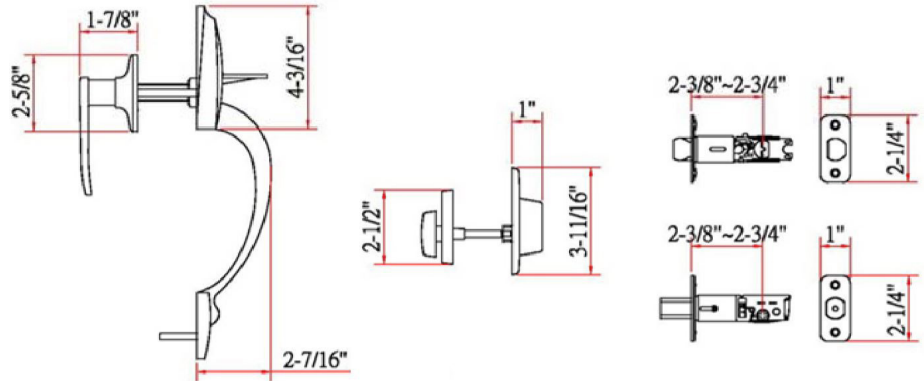

Coventry 2-Way Latch Entry Door Handle Set Oil Rubbed Bronze

SPECIFICATIONS

MATERIAL CONSTRUCTION:	Brass	KEYWAY:	KW
LOCK FUNCTION:	Entry Handleset	REMOVABLE CORE:	No
DEADBOLT FUNCTION:	N/A	LATCH FACEPLATE I:	Round Corner
EXTERIOR MAX PROJECTION:	1.88"	LATCH BACKSET:	Adj; 2-3/8" - 2-3/4"
INTERIOR MAX PROJECTION:	1.88"	LATCH TYPE:	2 Way (fixed faceplate)
KOB VS. LEVER:	Lever	LATCHBOLT THROW DISTANCE:	0.5"
KNOB DIMENSIONS:	N/A	# PINS IN CYLINDER:	5
LEVER LENGTH:	2.94"	ANTI-BUMP PIN INSTALLED:	Yes
ROSE DIMENSIONS:	2.63" H x 2.63" W x 2.63" D	# KEYS INCLUDED:	2
ROSETTE / ESCUTCHEON SHAPE:	Round	SPINDLE TYPE:	Half-Moon
CROSS BORE:	2.13"	MOUNTING HARDWARE INCLUDED:	Yes
EDGE BORE:	1"	TOOLS NEEDED FOR INSTALLATION:	Phillips Screwdriver
HANDING:	Reversible	ASSEMBLED WEIGHT:	4.22 lbs.
REKEYABLE?:	Yes		