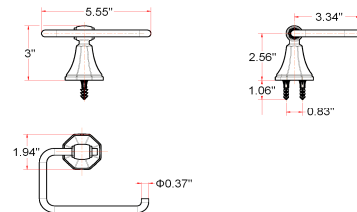

BARCELONA Bath Accessories Collection

Specifications

Material Content zinc base / aluminum bar & ring
Installation hardware included

Dimensions

24" towel bar

robe hook

tp holder

towel ring

Warranty & Compliances

Warranty 1 Year Limited Warranty

Order Codes & Finishes/Colors

	24" towel bar	robe hook
Satin Nickel (US15)	560185	560219
Brushed Bronze	560201	560227
	tp holder	towel ring
Satin Nickel (US15)	560102	560144
Brushed Bronze	560128	560169