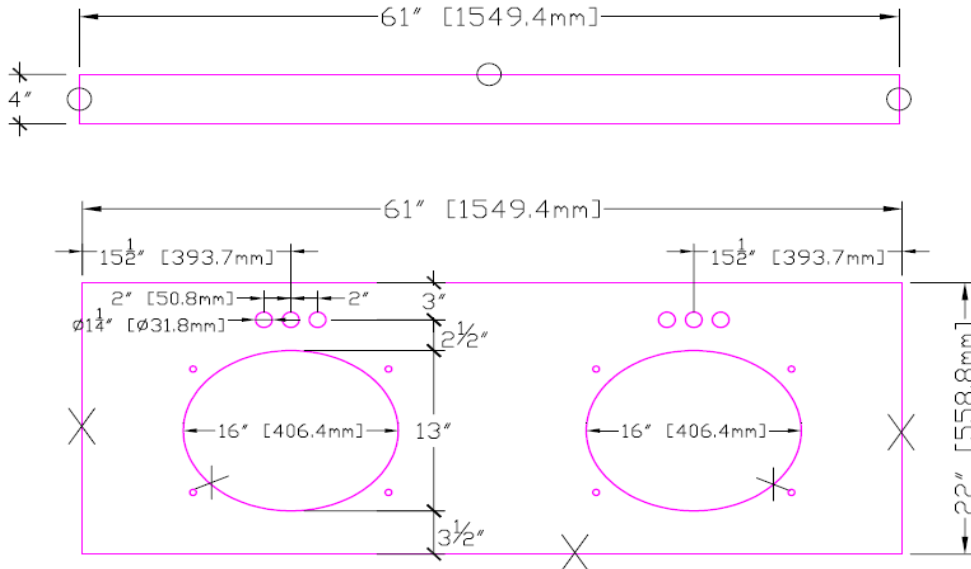

# Golden Sand Granite Vanity Top - Double Bowl

## Dimensions

## Order Codes & Finishes/Colors

61" w x 22" d      553081

**Type:**  
**Job:**  
**Order Code:**  
**Approvals:**

Design House reserves the right to make changes in materials, specifications & models at any time. Design House also reserves the right to discontinue product without notice or obligation.