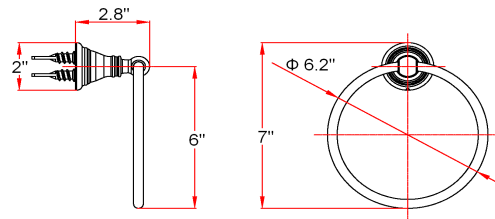

GEORGETOWN Bath Accessories Collection

Specifications

Material Content zinc base / aluminum bar & ring
Installation hardware included

Dimensions

24" towel bar

robe hook

tp holder

towel ring

Warranty & Compliances

Warranty 1 Year Limited Warranty

Order Codes & Finishes/Colors

	24" towel bar	robe hook	
Polished Chrome (US26)	560672	560714	TRU MATCH
Satin Nickel (US15)	560680	560722	TRU MATCH
Oil Rubbed Bronze (US10B)	560698	560730	TRU MATCH
	tp holder	towel ring	
Polished Chrome (US26)	560755	560797	TRU MATCH
Satin Nickel (US15)	560763	560805	TRU MATCH
Oil Rubbed Bronze (US10B)	560771	560813	TRU MATCH