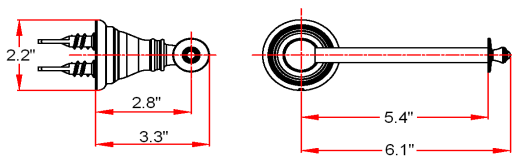

GEORGETOWN Bath Accessories Collection

Specifications

Material Content zinc base / aluminum bar & ring
Installation hardware included

Dimensions

24" towel bar

robe hook

tp holder

towel ring

Warranty & Compliances

Warranty 1 Year Limited Warranty

Order Codes & Finishes/Colors

	24" towel bar	robe hook	
Polished Chrome (US26)	560672	560714	TRU MATCH
Satin Nickel (US15)	560680	560722	TRU MATCH
Oil Rubbed Bronze (US10B)	560698	560730	TRU MATCH
	tp holder	towel ring	
Polished Chrome (US26)	560755	560797	TRU MATCH
Satin Nickel (US15)	560763	560805	TRU MATCH
Oil Rubbed Bronze (US10B)	560771	560813	TRU MATCH