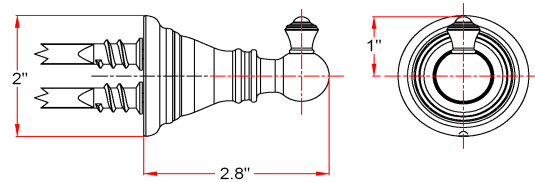

GEORGETOWN Bath Accessories Collection

Specifications

Material Content zinc base / aluminum bar & ring
Installation hardware included

Dimensions

24" towel bar

robe hook

tp holder

towel ring

Warranty & Compliances

Warranty 1 Year Limited Warranty

Order Codes & Finishes/Colors

	24" towel bar	robe hook	
Polished Chrome (US26)	560672	560714	TRU MATCH
Satin Nickel (US15)	560680	560722	TRU MATCH
Oil Rubbed Bronze (US10B)	560698	560730	TRU MATCH
	tp holder	towel ring	
Polished Chrome (US26)	560755	560797	TRU MATCH
Satin Nickel (US15)	560763	560805	TRU MATCH
Oil Rubbed Bronze (US10B)	560771	560813	TRU MATCH