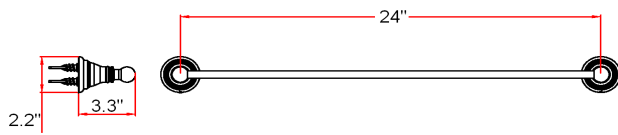

GEORGETOWN Bath Accessories Collection

Specifications

Material Content zinc base / aluminum bar & ring
Installation hardware included

Dimensions

24" towel bar

robe hook

tp holder

towel ring

Warranty & Compliances

Warranty 1 Year Limited Warranty

Order Codes & Finishes/Colors

	24" towel bar	robe hook	
Polished Chrome (US26)	560672	560714	TRU MATCH
Satin Nickel (US15)	560680	560722	TRU MATCH
Oil Rubbed Bronze (US10B)	560698	560730	TRU MATCH
	tp holder	towel ring	
Polished Chrome (US26)	560755	560797	TRU MATCH
Satin Nickel (US15)	560763	560805	TRU MATCH
Oil Rubbed Bronze (US10B)	560771	560813	TRU MATCH