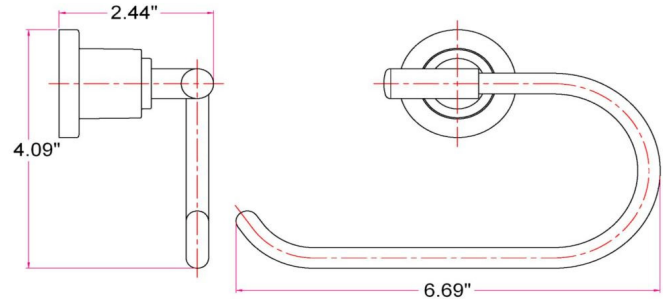

Geneva Towel Ring Bathroom Accessory
Satin Nickel

SPECIFICATIONS

MATERIAL CONSTRUCTION:	Zinc
PVD FINISH:	No
ASSEMBLY REQUIRED:	Yes
TOOLS NEEDED FOR INSTALLATION:	Screwdriver
ASSEMBLED DIMENSIONS:	2.44" H x 6.69" L x 4.09" D
ASSEMBLED WEIGHT:	0.67 lbs.
MIN. LENGTH:	N/A
MAX LENGTH:	N/A
SCREWS INCLUDED:	Yes
DRYWALL ANCHORS INCLUDED:	Yes
CENTER TO CENTER:	N/A