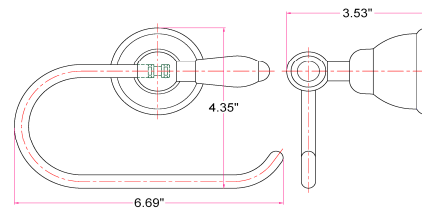

## Specifications

**Material Content** zinc base & brass bar/brass ring/steel roll  
**Installation hardware** included

## Dimensions

24" towel bar

robe hook

tp holder

towel ring

## Order Codes & Finishes/Colors

	24" towel bar	tp holder
Chrome with White	560516	560524
	robe hook	towel ring
Chrome with White	560532	560540

Type:  
 Job:  
 Order Code:  
 Approvals:

Design House reserves the right to make changes in materials, specifications & models at any time. Design House also reserves the right to discontinue product without notice or obligation.