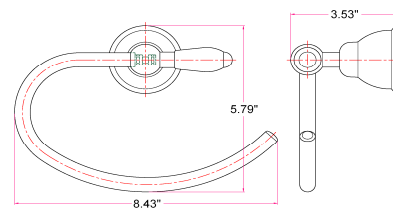

## Dimensions

24" towel bar

robe hook

tp holder

towel ring

## Order Codes & Finishes/Colors

	24" towel bar	tp holder
Chrome with White	560516	560524
	robe hook	towel ring
Chrome with White	560532	560540

Type:  
 Job:  
 Order Code:  
 Approvals:

Design House reserves the right to make changes in materials, specifications & models at any time. Design House also reserves the right to discontinue product without notice or obligation.