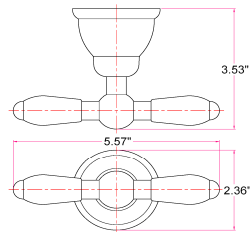

## Specifications

**Material Content** zinc base & brass bar/brass ring/steel roll  
**Installation hardware** included

## Dimensions

24" towel bar

robe hook

tp holder

towel ring

## Order Codes & Finishes/Colors

	24" towel bar	tp holder
Chrome with White	560516	560524
	robe hook	towel ring
Chrome with White	560532	560540

Type:  
 Job:  
 Order Code:  
 Approvals:

Design House reserves the right to make changes in materials, specifications & models at any time. Design House also reserves the right to discontinue product without notice or obligation.