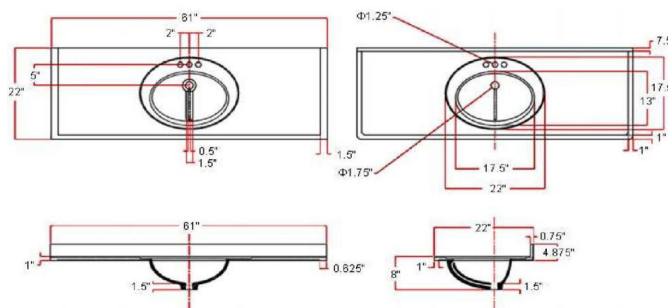

61" Cultured Marble Vanity Top White on White

SPECIFICATIONS

MATERIAL:	Cultured Marble
TOOLS NEEDED FOR INSTALLATION:	100% Silicone
ASSEMBLED DIMENSIONS:	11.09 in H x 61 in W x 22 in D
ASSEMBLED WEIGHT:	72.76 lbs
NUMBER OF MOUNTING HOLES:	3
BOWL MATERIAL:	Cultured Marble
BACK SPLASH INCLUDED:	Yes
NUMBER OF BOWLS:	1
BOWL DIMENSIONS:	5.63 in H x 12.4 in W x 18.7 in D
BOWL SHAPE:	Oval
SINK THICKNESS:	0.98in
MOUNTING TYPE:	Integrated
OVERFLOW HOLE:	Yes
VANITY TOP COLOR:	White on White
FAUCET TYPE:	Centerset