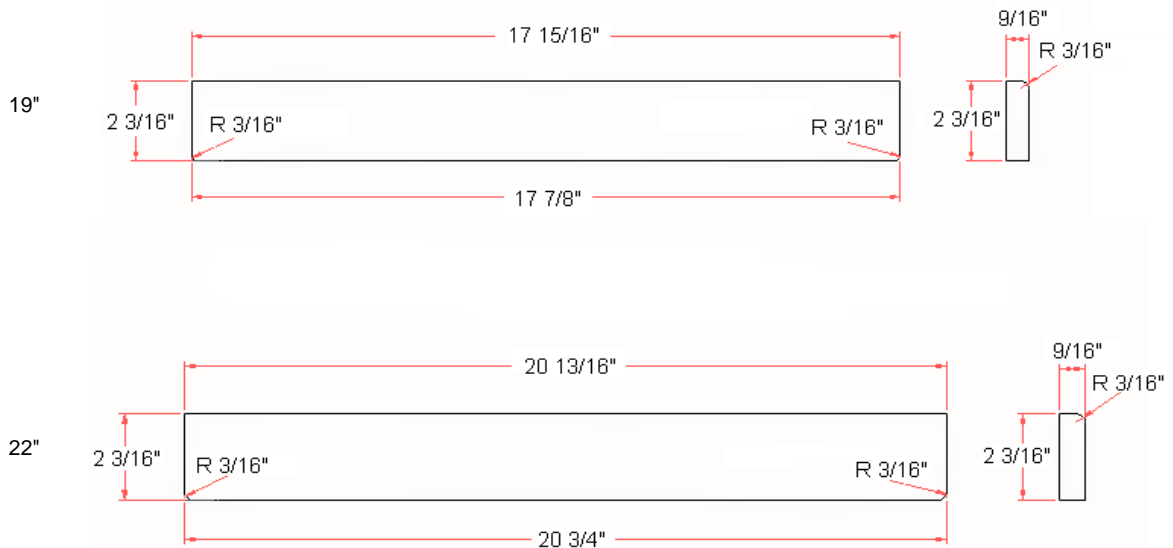

Solid Surface Side Splash - Aurora

Specifications

Material Content: Solid Surface
Size: 19" and 22" available
Color: Aurora

Dimensions

Warranty & Compliances

Warranty 5 Year Limited Warranty

Order Codes & Finishes/Colors

19" 553222
22" 553230

Type:
Job:
Order Code:
Approvals:

Design House reserves the right to make changes in materials, specifications & models at any time. Design House also reserves the right to discontinue product without notice or obligation.