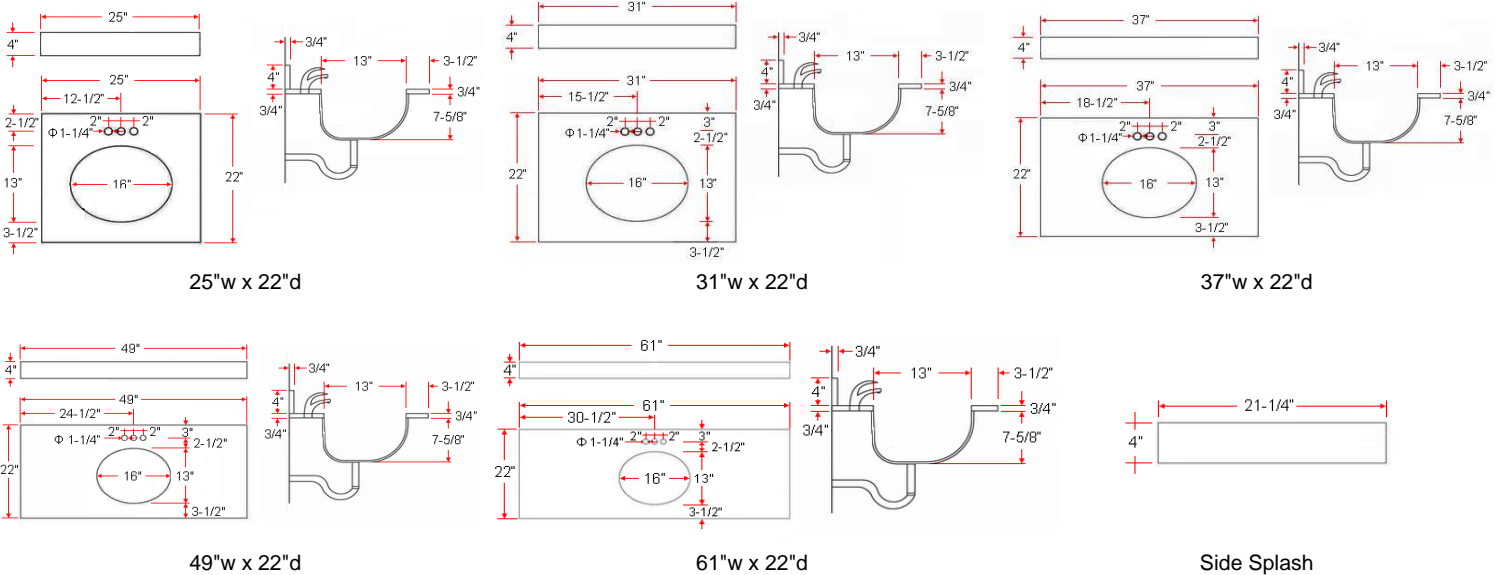

## Specifications

- Material Content:** Granite and vitreous china bowl
- Back splash:** included
- Granite Color:** Venetian Gold
- Faucet Holes:** Pre-drilled 4" center mount
- Accessory:** Side splash

## Dimensions

## Order Codes & Finishes/Colors

- 25" w x 22" d** 552406
- 31" w x 22" d** 552414
- 37" w x 22" d** 552422
- 49" w x 22" d** 552430
- 61" w x 22" d** 552448

- Side Splash** 552455

Type:  
Job:  
Order Code:  
Approvals: