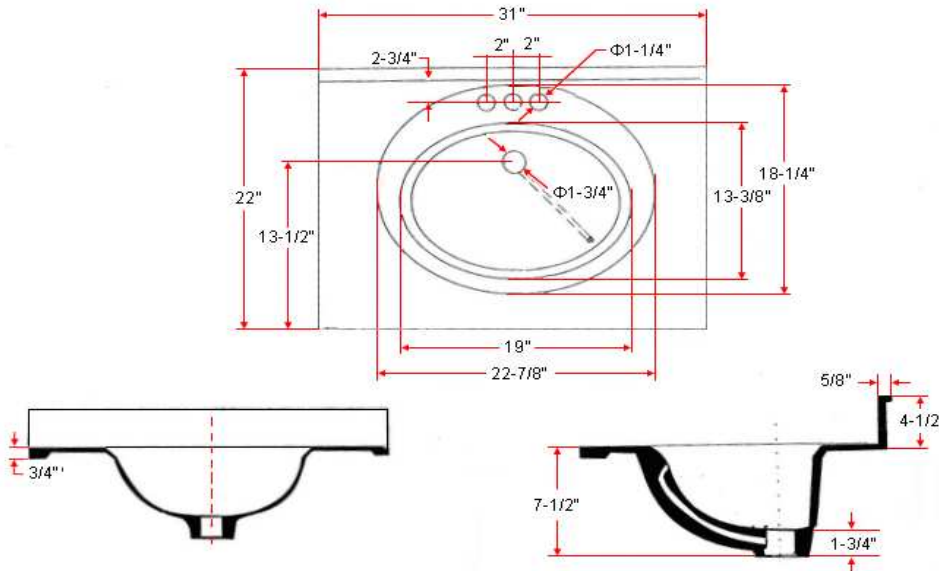

31" x 22" Oval Vanity Top

Specifications

- Material Content:** Cultured Marble
- Back splash:** Integrated
- Color:** Sandstone / Solid White / White on White / White on Bone
- Faucet Holes:** 3 holes, 4" center mount

Dimensions

Warranty & Compliances

- Warranty:** 1 Year Limited Warranty
- UPC:** Complaint
- CSA:** Complaint
- ANSI:** ANSI Z124.3 complaint

Order Codes & Finishes/Colors

	View Box	Sleeve Pack
Sandstone	551747	
Solid White	551374	552034
White on white	551168	550350
White on Bone	551200	550939