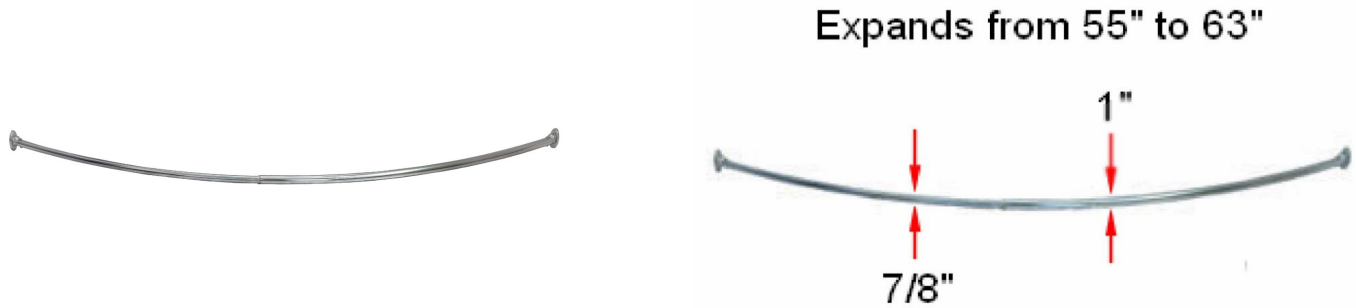

Curved Shower Rod  
Satin Nickel

**SPECIFICATIONS**

MATERIAL CONSTRUCTION:	Steel
PVD FINISH:	No
ASSEMBLY REQUIRED:	No
TOOLS NEEDED FOR INSTALLATION:	Phillips Screwdriver
ASSEMBLED DIMENSIONS:	1" H x 60" L x 1" D
ASSEMBLED WEIGHT:	2.1 lbs.
MIN. LENGTH:	55"
MAX LENGTH:	60"
SCREWS INCLUDED:	Yes
DRYWALL ANCHORS INCLUDED:	Yes
CENTER TO CENTER:	N/A