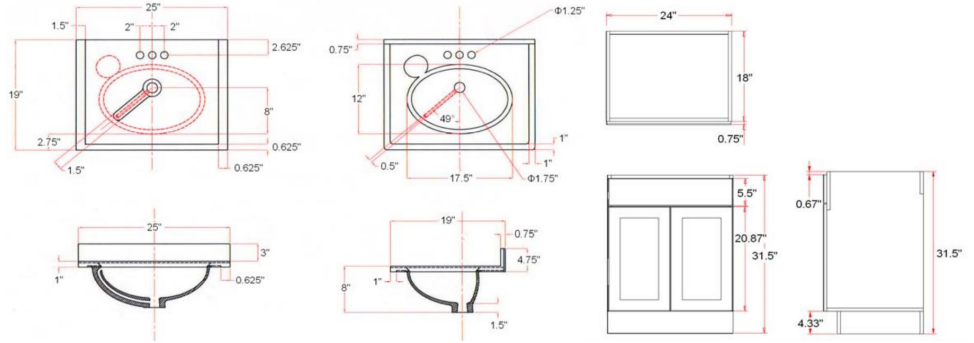

White

Fully Assembled 1-Door Vanity with Top, 19"

SPECIFICATIONS

MATERIAL CONSTRUCTION: Wood/Cultured Marble
ASSEMBLY REQUIRED: No
ASSEMBLED DIMENSIONS: 31.5" H x 25" L x 19" D
ASSEMBLED WEIGHT: 72 lbs.
TOOLS NEEDED FOR INSTALLATION: 100% Silicone

CONSTRUCTION TYPE: Frameless
HINGE STYLE: Concealed
DOOR STYLE: 2 MDF Shaker Doors
DRAWER STYLE: N/A
GLIDE STYLE: N/A
FAKE DWR STYLE: N/A
DWR #1 DIMENSIONS: N/A
DWR CONSTRUCTION: N/A
SHELF STYLE: N/A
SHELF ADJUSTABILITY INCREMENTS: N/A
SHELF MAX WEIGHT CAPACITY: N/A
SHELF DIMENSIONS: N/A
SHELF THICKNESS: N/A
SHELF MATERIAL: N/A
FRAME STYLE: N/A
FACE FRAME MATERIAL: N/A
SIDES MATERIAL: Particle Board
BOTTOM MATERIAL: Particle Board

TOE KICK INSET WIDTH: N/A
BACK PANEL MATERIAL: N/A
BACK BRACE MATERIAL: Particle Board
FAUCET TYPE: N/A
NUMBER OF MOUNTING HOLES: 3
BOWL MATERIAL: Cultured Marble
BACK SPLASH INCLUDED: Yes
COLOR: Solid White
NUMBER OF BOWLS: 1
BOWL DIMENSIONS: 5.2" H x 10.55" W x 16.14" D
BOWL SHAPE: Oval
SINK THICKNESS: N/A
MOUNTING TYPE: Floor Mount
OVERFLOW HOLE: Yes