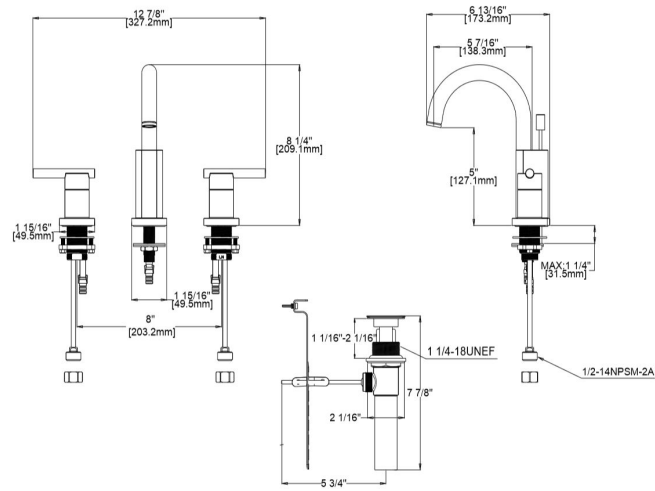

Geneva Widespread Bathroom Faucet
Satin Nickel

SPECIFICATIONS

MATERIAL:	Hybrid	FLOW RATE:	1.2 GPM
HANDLE MATERIAL:	Zinc	LOW FLOW:	Yes
SPOUT MATERIAL:	N/A	HANDLES - CONFIGURATION:	Double Handle
CARTRIDGE MATERIAL:	Ceramic	HANDLE REACH:	2.44"
WATERWAY MATERIAL:	Brass	SPRAYER INCLUDED:	No
DRAIN MATERIAL:	Brass	DIMENSIONS WITH DECK PLATE:	12.9" L x 6.8" W x 8.25" D
FAUCET TYPE:	Lav Widespread	WEIGHT WITH DECK PLATE:	4.63 lbs.
MOUNTING TYPE:	Deck Mount	DIMENSIONS W/O DECK PLATE:	12.88" L x 6.82" W x 8.23" D
MOUNTING HOLES:	3	WEIGHT W/O DECK PLATE:	4.65 lbs.
MAX DECK THICKNESS:	1.4"	PVD FINISH:	Yes
DECK PLATE - INCLUDED:	N/A		
SPOUT REACH:	4.97"		
SPOUT HEIGHT:	5.03"		