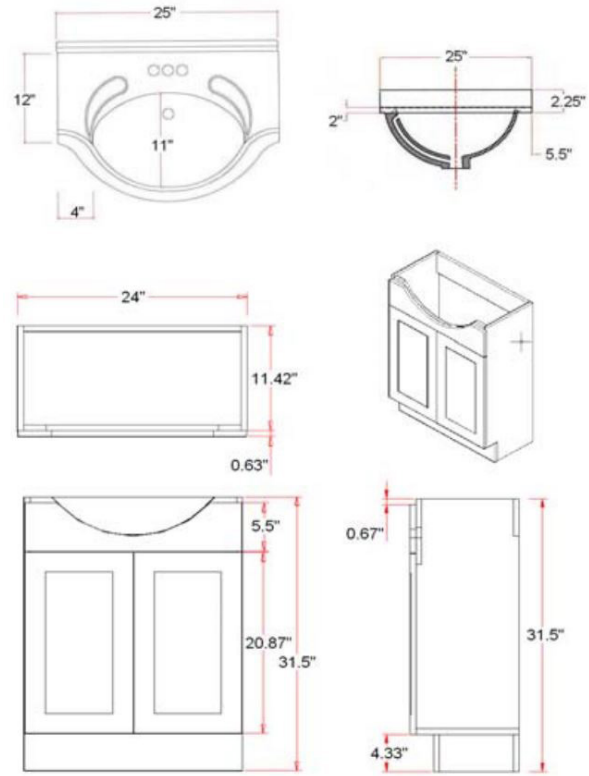

White

Euro Fully Assembled 2-Door Vanity with Top, 25"

## SPECIFICATIONS

**MATERIAL CONSTRUCTION:** Wood/Cultured Marble  
**ASSEMBLY REQUIRED:** No  
**ASSEMBLED DIMENSIONS:** 31.5" H x 25" L x 12" D  
**ASSEMBLED WEIGHT:** 59 lbs.  
**TOOLS NEEDED FOR INSTALLATION:** 100% Silicone

**CONSTRUCTION TYPE:** Frameless  
**HINGE STYLE:** Concealed  
**DOOR STYLE:** 2 MDF Shaker Doors  
**DRAWER STYLE:** N/A  
**GLIDE STYLE:** N/A  
**FAKE DWR STYLE:** N/A  
**DWR #1 DIMENSIONS:** N/A  
**DWR CONSTRUCTION:** N/A  
**SHELF STYLE:** N/A  
**SHELF ADJUSTABILITY INCREMENTS:** N/A  
**SHELF MAX WEIGHT CAPACITY:** N/A  
**SHELF DIMENSIONS:** N/A  
**SHELF THICKNESS:** N/A  
**SHELF MATERIAL:** N/A  
**FRAME STYLE:** N/A  
**FACE FRAME MATERIAL:** N/A  
**SIDES MATERIAL:** Particle Board  
**BOTTOM MATERIAL:** Particle Board

**TOE KICK INSET WIDTH:** N/A  
**BACK PANEL MATERIAL:** N/A  
**BACK BRACE MATERIAL:** Particle Board

**FAUCET TYPE:** N/A  
**NUMBER OF MOUNTING HOLES:** 3  
**BOWL MATERIAL:** Cultured Marble  
**BACK SPLASH INCLUDED:** Yes  
**COLOR:** Solid White  
**NUMBER OF BOWLS:** 1  
**BOWL DIMENSIONS:** 5.51" H x 12" W x 21.18" D  
**BOWL SHAPE:** Oval  
**SINK THICKNESS:** N/A  
**MOUNTING TYPE:** Floor Mount  
**OVERFLOW HOLE:** Yes