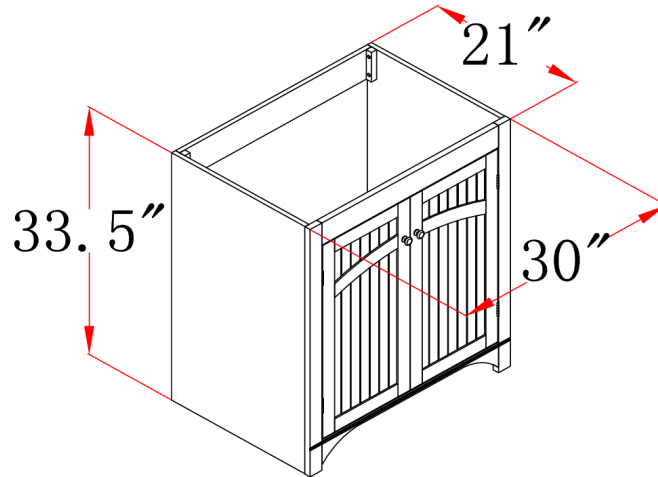

New Cottage Two Door Vanity

Specifications

- Square MDF doors with wainscoting plank style panels
- White finish with satin nickel hardware
- Exposed hinges
- Vanity top sold separately
- Coordinates with matching mirror sold separately

Dimensions

Warranty & Compliances

Warranty Limited 1 year warranty
California 93120 Compliant

Order Codes & Finishes/Colors

30"w x 21"d x 33.5"h

541565

Type:

Job: