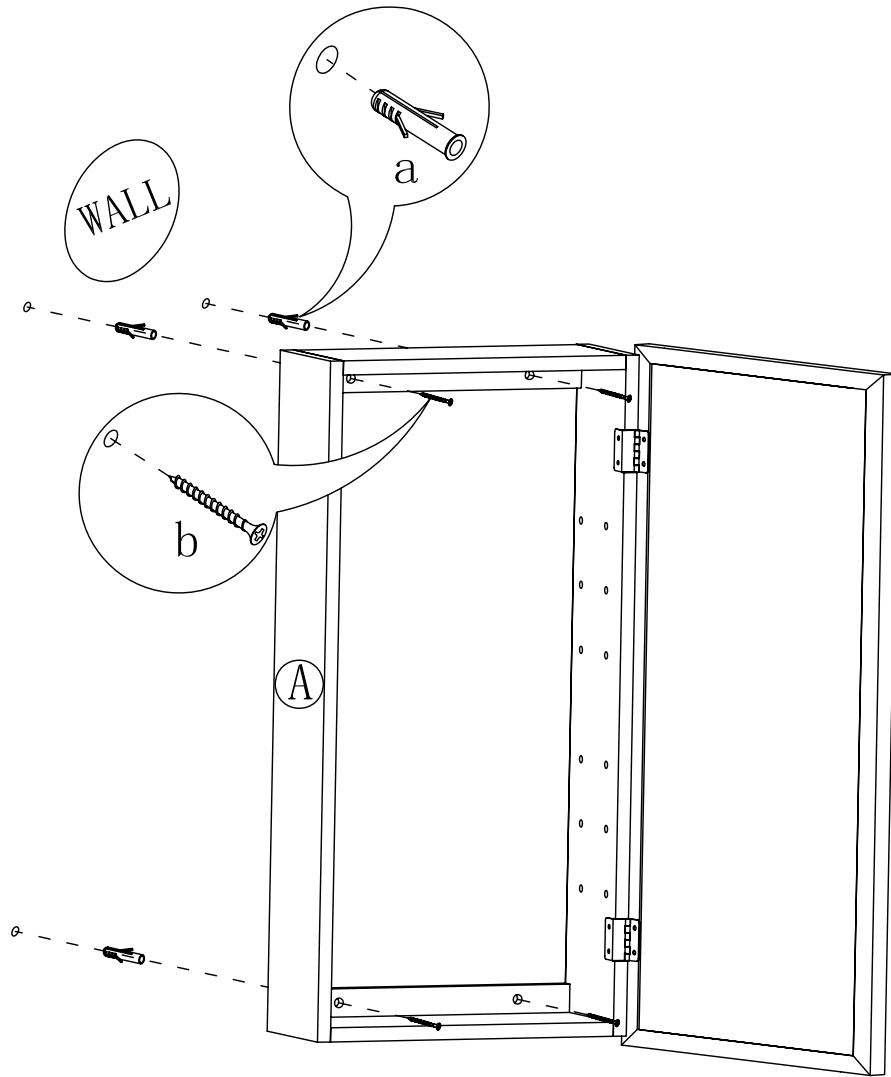

www.todaysdesignhouse.com

541375

ASSEMBLY INSTRUCTIONS

DHI Corp. • 5205 W. Donges Bay Rd. • Mequon, WI 53092 • 800.558.8700

PARTS LIST:

ADJUSTABLE PANEL 2PCS

HARDWARE LIST:

a. WALL ANCHOR 4PCS

b. 2" L FLAT HEAD SCREW 4PCS

c. PIN 8PCS

STEP 1

STEP 2