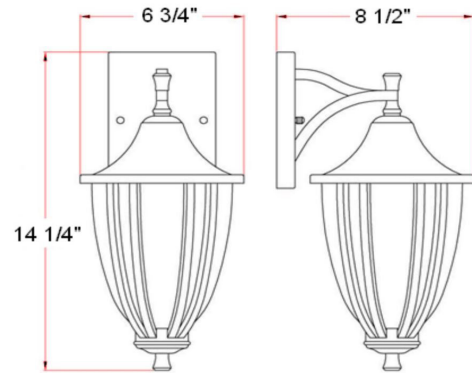

Ironwood Outdoor Downlight 8.4"
Brushed Bronze

SPECIFICATIONS

MOUNTING:	Wall Mount	LED BRIGHTNESS (LUMENS):	N/A
SLOPED CEILING ADAPTABLE:	N/A	LED COLOR CORRELATED TEMPERATURE (CCT):	N/A
LAMP TYPE 1:	1 lamp 60W Incandescent A19 Medium base bulb	LED COLOR RENDERING INDEX (CRI):	N/A
BULB INCLUDED:	No	LED EFFICACY:	N/A
WATTS PER BULB:	60W	LED AVERAGE RATED LIFE:	N/A
TOTAL WATTAGE:	60W	ENERGY EFFICIENT:	No
DIMMABLE:	Yes	LIGHTING AMPS:	0.5
MATERIAL CONSTRUCTION:	Steel	VOLTAGE:	120V
ASSEMBLED DIMENSIONS:	6.75" L x 14.25" H x 8.5" D		
WEIGHT:	5.21 lbs.		
BACKPLATE DIMENSIONS:	6.25" H x 4.5" W		
CANOPY CEILING DIMENSIONS:	N/A		
GLASS/SHADE DIMENSIONS:	7.25" H x 6" D		
GLASS/SHADE MATERIAL:	Glass		
GLASS/SHADE TYPE:	Snow		
GLASS/SHADE COLOR:	Clear		