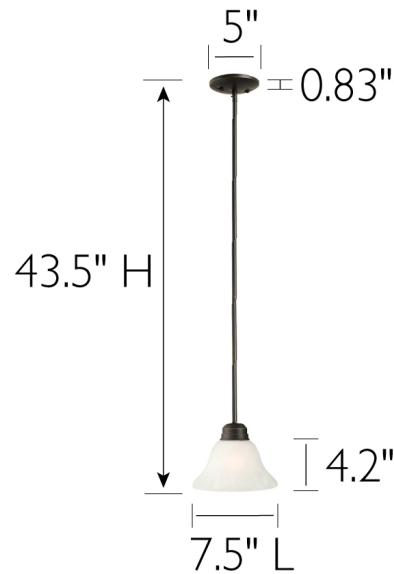

Millbridge I-Light Mini Pendant  
Oil Rubbed Bronze

Adjustable height  
Includes two 12"  
and two 6" stems

**SPECIFICATIONS**

MOUNTING:	Mini Pendant	LED BRIGHTNESS (LUMENS):	N/A
SLOPED CEILING ADAPTABLE:	Yes	LED COLOR CORRELATED TEMPERATURE (CCT):	N/A
LAMP TYPE 1:	1 lamp 60W Incandescent A19	LED COLOR RENDERING INDEX (CRI):	N/A
BULB INCLUDED:	No	LED EFFICACY:	N/A
WATTS PER BULB:	60W	LED AVERAGE RATED LIFE:	N/A
TOTAL WATTAGE:	60W	ENERGY EFFICIENT:	No
DIMMABLE:	Yes	LIGHTING AMPS:	.5
MATERIAL CONSTRUCTION:	Steel	VOLTAGE:	120V
ASSEMBLED DIMENSIONS:	43.5" H x 7.5" L x 7.5" D		
WEIGHT:	2.77 lbs.		
BACKPLATE DIMENSIONS:	N/A		
CANOPY/PLATE DIMENSIONS:	0.827" H x 5" D		
GLASS/SHADE DIMENSIONS:	4.2" H x 7.5" L x 7.5" D		
GLASS/SHADE MATERIAL:	Glass		
GLASS/SHADE TYPE:	Alabaster		
GLASS/SHADE COLOR:	White		