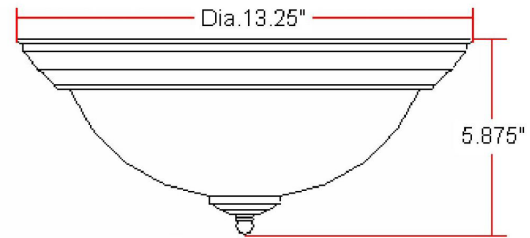

Millbridge 2-Light Flush Mount Ceiling Light
Oil Rubbed Bronze

SPECIFICATIONS

MOUNTING:	Flush Mount	LED BRIGHTNESS (LUMENS):	N/A
SLOPED CEILING ADAPTABLE:	No	LED COLOR CORRELATED TEMPERATURE (CCT):	N/A
LAMP TYPE 1:	2 lamps 60W Incandescent	LED COLOR RENDERING INDEX (CRI):	N/A
BULB INCLUDED:	No	LED EFFICACY:	N/A
WATTS PER BULB:	60W	LED AVERAGE RATED LIFE:	N/A
TOTAL WATTAGE:	120W	ENERGY EFFICIENT:	No
DIMMABLE:	Yes	LIGHTING AMPS:	N/A
MATERIAL CONSTRUCTION:	Steel	VOLTAGE:	120V
ASSEMBLED DIMENSIONS:	5.88" H x 13.25" L x 13.25" D		
WEIGHT:	4.14 lbs.		
BACKPLATE DIMENSIONS:	N/A		
CANOPY/PLATE DIMENSIONS:	N/A		
GLASS/SHADE DIMENSIONS:	3.9" H x 10" L x 10" D		
GLASS/SHADE MATERIAL:	Glass		
GLASS/SHADE TYPE:	Alabaster		
GLASS/SHADE COLOR:	White		