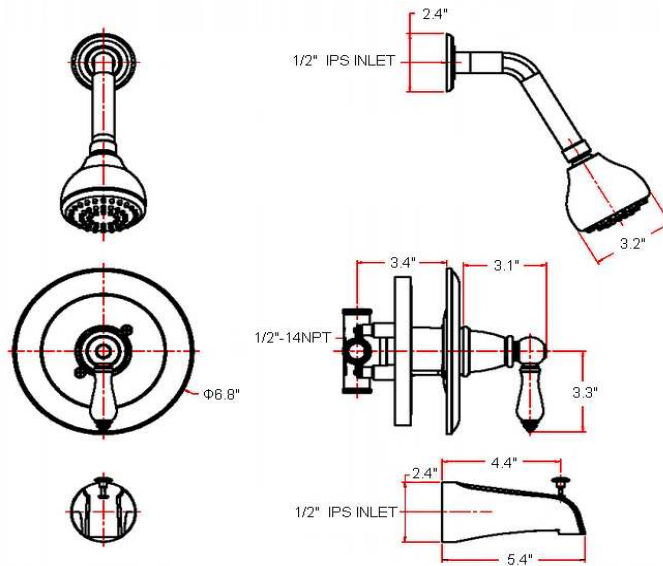

ASPEN Tub & Shower Faucet

Specifications

Material Content	Brass body with zinc alloy handle and spout
Cartridge	Ceramic Disc Cartridge; Pressure Balanced
Lever Handle Operation	(1/4) quarter turn stop
Spout	Pull-up diverter spout
Shower Head	Single Function

Dimensions

Warranty & Compliances

Warranty	Lifetime Limited Warranty
IAPMO/UPC	UPC & cUPC Compliant
ASME	ASME A112.18.1
ANSI	Compliant
ADA	Compliant
CSA	Compliant

Order Codes & Finishes/Colors

Satin Nickel (US15)	526822	Pressure BALANCED	TRU MATCH
Oil Rubbed Bronze (US10B)	526814	Pressure BALANCED	TRU MATCH
Polished Chrome (US16)	526830	Pressure BALANCED	TRU MATCH