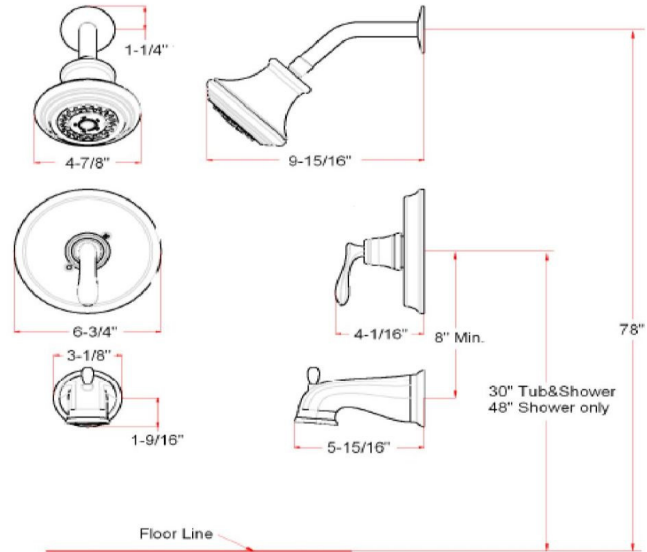

Madison Bath and Shower Trim with Valve

Oil Rubbed Bronze

SPECIFICATIONS

MATERIAL:	Brass/ABS	WEIGHT:	4.45 lbs.
HANDLE MATERIAL:	Zinc	PVD FINISH:	No
SPOUT MATERIAL:	N/A	ESCUTCHEON INCLUDED:	N/A
CARTRIDGE MATERIAL:	Ceramic	VALVE INCLUDED:	No
WATERWAY MATERIAL:	Brass	PRESSURE BALANCED VALVE:	Yes
VALVE MATERIAL:	Brass	TYPE OF SHOWER HEAD:	Wall Mount
DRAIN MATERIAL:	N/A	SHOWER HEAD FUNCTIONS (QTY):	3
FAUCET TYPE:	Bath & Shower Trim	SHOWER HEAD NOZZLE TYPE:	Raised
SPOUT REACH:	4.96"	SHOWER HEAD SHAPE:	Round
FLOW RATE:	1.8 GPM	SHOWER HEAD PUSH BUTTON:	No
LOW FLOW:	Yes	TUB SPOUT TYPE:	Threaded
HANDLES CONFIGURATION:	Single Handle	TUB SPOUT DIVERTER INCLUDED:	Yes
HANDLE REACH:	2.94"		
QUICK ATTACH INCLUDED:	No		
DIMENSIONS:	78" H x 9.9" L x 6.75" D		