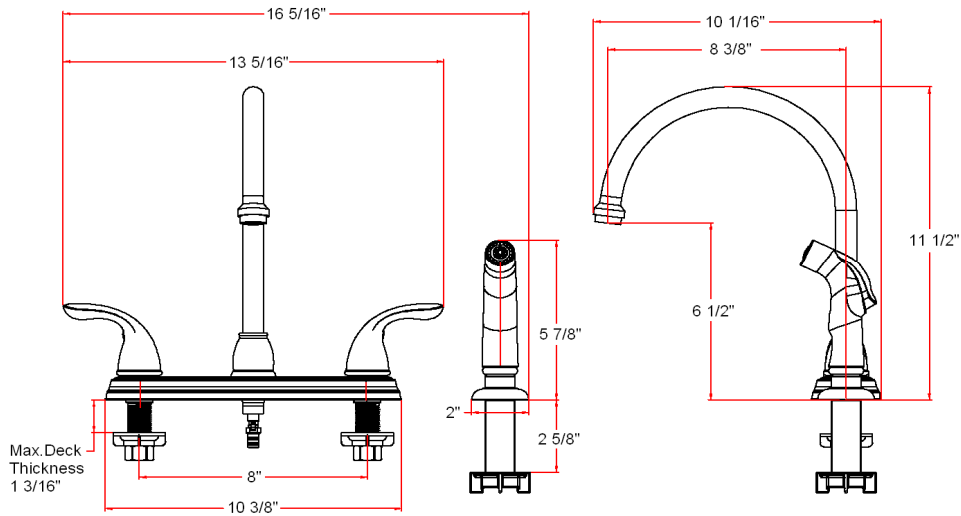

## Specifications

<b>Flow Rate (GPM)</b>	1.9 GPM @ 60 psi
<b>Material Content</b>	AB1953 platform hybrid body with zinc handle
<b>Pop-Up Drain</b>	N/A
<b>Spout Reach</b>	8-3/8"
<b>Cartridge</b>	Ceramic disk
<b>Lever Handle Operation</b>	(1/4) quarter turn stop
<b>Installation Type</b>	3-hole, 8" center mount
<b>Sprayer</b>	ABS side pull-out sprayer (48" soft hose)

## Dimensions

## Order Codes & Finishes/Colors

<b>Polished Chrome (US26)</b>	525071	
<b>Satin Nickel (US15)</b>	525089	
<b>Oil Rubbed Bronze (US10B)</b>	525097	

**Type:**

**Job:**

**Order Code:**

**Approvals:**

Design House reserves the right to make changes in materials, specifications & models at any time. Design House also reserves the right to discontinue product without notice or obligation.