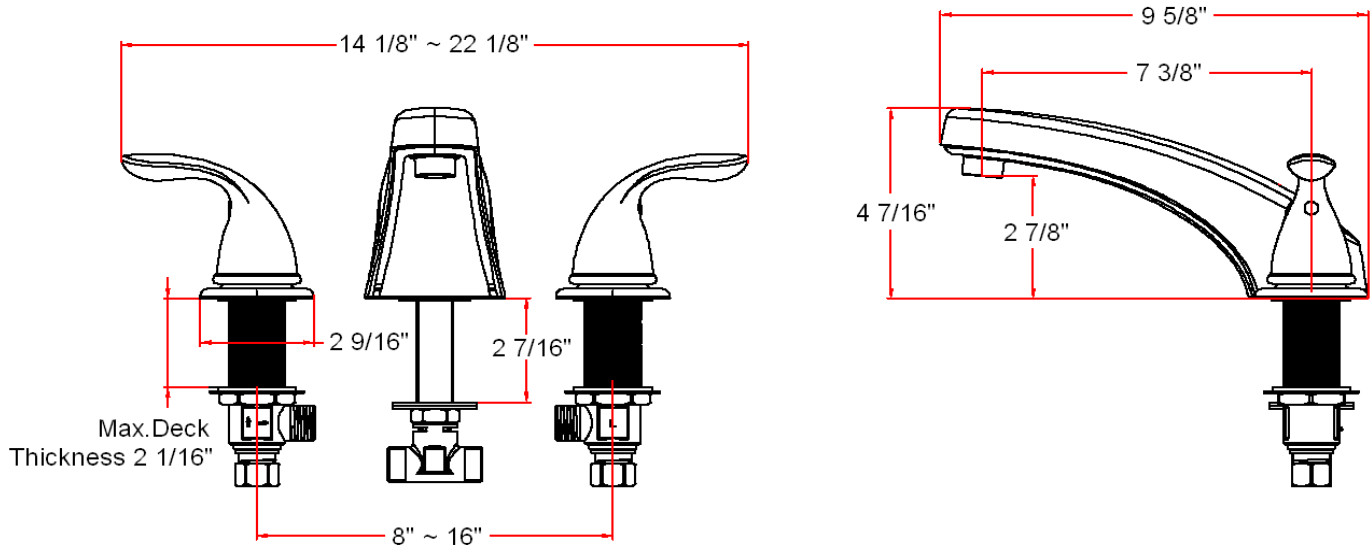

Ashland Roman Tub Faucet

Specifications

Flow Rate (GPM)	4.5 GPM @ 20 psi
Material Content	Zinc body with zinc handle
Spout dimensions	7-3/8"
Cartridge	Ceramic disk
Hand held sprayer	Not included
Lever handle operation	1/4 quarter turn stop

Dimensions

Warranty & Compliances

Warranty	Lifetime Limited Warranty
IAPMO/UPC	UPC & cUPC Compliant
ASME	ASME A112.18.1-05
ANSI	Compliant
ADA	Compliant
NSF	Compliant

Order Codes & Finishes/Colors

Polished Chrome (US26)	525014	
Satin Nickel (US15)	525022	
Oil Rubbed Bronze (US10B)	525030	