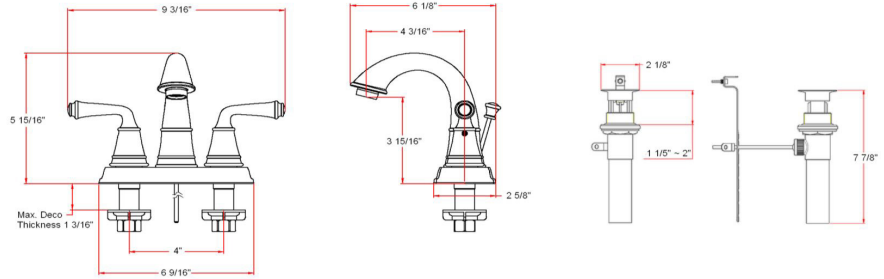

Eden 4-Inch Bathroom Faucet Oil Rubbed Bronze

SPECIFICATIONS

MATERIAL:	N/A	FLOW RATE:	1.2 GPM
HANDLE MATERIAL:	Zinc	LOW FLOW:	Yes
SPOUT MATERIAL:	N/A	HANDLES - CONFIGURATION:	Double Handle
CARTRIDGE MATERIAL:	Ceramic	HANDLE REACH:	2.59"
WATERWAY MATERIAL:	Hybrid	SPRAYER INCLUDED:	No
DRAIN MATERIAL:	Brass	DIMENSIONS WITH DECK PLATE:	9.2" L x 6.1" W x 5.9" D
FAUCET TYPE:	Lav Centerset	WEIGHT WITH DECK PLATE:	3.42 lbs.
MOUNTING TYPE:	Deck Mount	DIMENSIONS W/O DECK PLATE:	9.2" L x 6.1" W x 5.9" D
MOUNTING HOLES:	3	WEIGHT W/O DECK PLATE:	3.42 lbs.
MAX DECK THICKNESS:	1.13"	PVD FINISH:	No
DECK PLATE - INCLUDED:	N/A		
SPOUT REACH:	4.18"		
SPOUT HEIGHT:	4"		