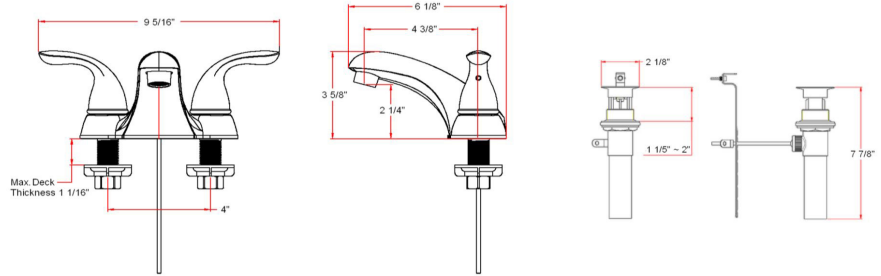

Ashland Centerset Bathroom Faucet Satin Nickel

SPECIFICATIONS

MATERIAL:	Hybrid	FLOW RATE:	1.2 GPM
HANDLE MATERIAL:	Zinc	LOW FLOW:	Yes
SPOUT MATERIAL:	N/A	HANDLES - CONFIGURATION:	Double Handle
CARTRIDGE MATERIAL:	Ceramic	HANDLE REACH:	2.68"
WATERWAY MATERIAL:	Hybrid	SPRAYER INCLUDED:	No
DRAIN MATERIAL:	Brass	DIMENSIONS WITH DECK PLATE:	9.3" L x 6.1" W x 3.6" D
FAUCET TYPE:	Lav Centerset	WEIGHT WITH DECK PLATE:	2.76 lbs.
MOUNTING TYPE:	Deck Mount	DIMENSIONS W/O DECK PLATE:	9.3" L x 6.1" W x 3.6" D
MOUNTING HOLES:	3	WEIGHT W/O DECK PLATE:	2.76 lbs.
MAX DECK THICKNESS:	1.1"	PVD FINISH:	Yes
DECK PLATE - INCLUDED:	N/A		
SPOUT REACH:	4.39"		
SPOUT HEIGHT:	2.26"		