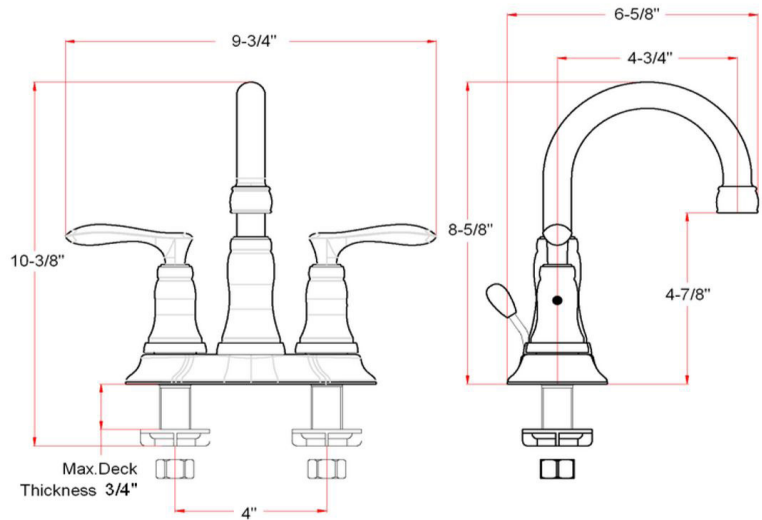

Madison Centerset Bathroom Faucet
Satin Nickel

SPECIFICATIONS

MATERIAL:	Hybrid
HANDLE MATERIAL:	Zinc
SPOUT MATERIAL:	N/A
CARTRIDGE MATERIAL:	Ceramic
WATERWAY MATERIAL:	Hybrid
DRAIN MATERIAL:	Brass
FAUCET TYPE:	Lav Centerset
MOUNTING TYPE:	Deck Mount
MOUNTING HOLES:	3
MAX DECK THICKNESS:	1.11"
DECK PLATE - INCLUDED:	N/A
SPOUT REACH:	4.75"
SPOUT HEIGHT:	4.85"

FLOW RATE:	1.2 GPM
LOW FLOW:	Yes
HANDLES - CONFIGURATION:	Double Handle
HANDLE REACH:	2.88"
SPRAYER INCLUDED:	No
DIMENSIONS WITH DECK PLATE:	9.75" L x 6.6" W x 8.6" D
WEIGHT WITH DECK PLATE:	3.59 lbs.
DIMENSIONS W/O DECK PLATE:	9.75" L x 6.6" W x 8.6" D
WEIGHT W/O DECK PLATE:	3.59 lbs.
PVD FINISH:	Yes