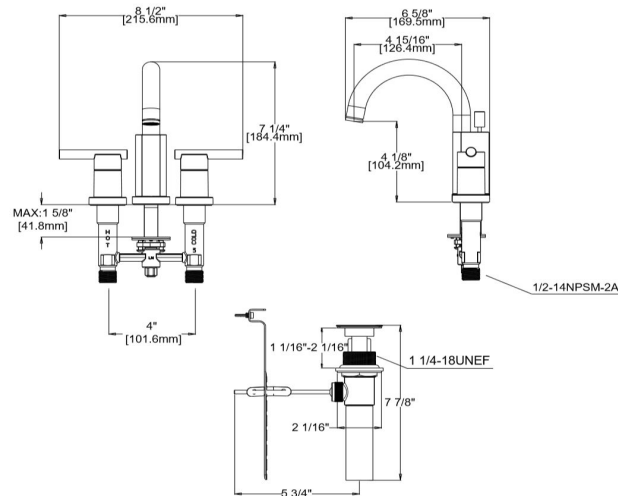

Geneva Centerset Bathroom Faucet  
Satin Nickel

**SPECIFICATIONS**

<b>MATERIAL:</b>	Hybrid	<b>FLOW RATE:</b>	1.2 GPM
<b>HANDLE MATERIAL:</b>	Zinc	<b>LOW FLOW:</b>	Yes
<b>SPOUT MATERIAL:</b>	N/A	<b>HANDLES - CONFIGURATION:</b>	Double Handle
<b>CARTRIDGE MATERIAL:</b>	Ceramic	<b>HANDLE REACH:</b>	2.24"
<b>WATERWAY MATERIAL:</b>	Brass	<b>SPRAYER INCLUDED:</b>	No
<b>DRAIN MATERIAL:</b>	Brass	<b>DIMENSIONS WITH DECK PLATE:</b>	8.5" L x 6.7" W x 7.2" D
<b>FAUCET TYPE:</b>	Lav Centerset	<b>WEIGHT WITH DECK PLATE:</b>	3.88 lbs.
<b>MOUNTING TYPE:</b>	Deck Mount	<b>DIMENSIONS W/O DECK PLATE:</b>	8.49" L x 6.67" W x 7.26" D
<b>MOUNTING HOLES:</b>	3	<b>WEIGHT W/O DECK PLATE:</b>	4.11 lbs.
<b>MAX DECK THICKNESS:</b>	1.69"	<b>PVD FINISH:</b>	Yes
<b>DECK PLATE - INCLUDED:</b>	N/A		
<b>SPOUT REACH:</b>	5.41"		
<b>SPOUT HEIGHT:</b>	4.07"		