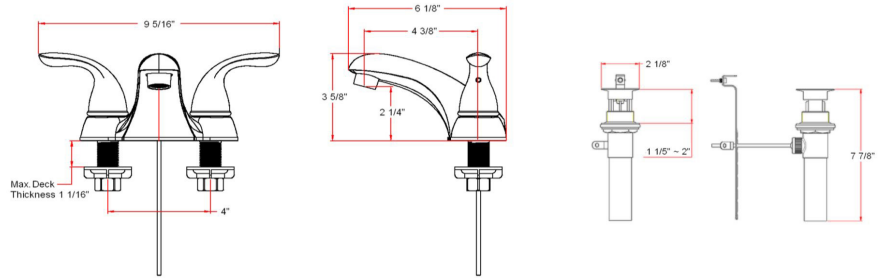

Ashland Centerset Bathroom Faucet
Oil Rubbed Bronze

SPECIFICATIONS

MATERIAL:	Hybrid	FLOW RATE:	1.2 GPM
HANDLE MATERIAL:	Zinc	LOW FLOW:	Yes
SPOUT MATERIAL:	N/A	HANDLES - CONFIGURATION:	Double Handle
CARTRIDGE MATERIAL:	Ceramic	HANDLE REACH:	2.68"
WATERWAY MATERIAL:	Hybrid	SPRAYER INCLUDED:	No
DRAIN MATERIAL:	Brass	DIMENSIONS WITH DECK PLATE:	9.4" L x 6.1" W x 3.6" D
FAUCET TYPE:	Lav Centerset	WEIGHT WITH DECK PLATE:	2.76 lbs.
MOUNTING TYPE:	Deck Mount	DIMENSIONS W/O DECK PLATE:	9.4" L x 6.1" W x 3.6" D
MOUNTING HOLES:	3	WEIGHT W/O DECK PLATE:	2.76 lbs.
MAX DECK THICKNESS:	1.1"	PVD FINISH:	No
DECK PLATE - INCLUDED:	N/A		
SPOUT REACH:	4.39"		
SPOUT HEIGHT:	2.26"		