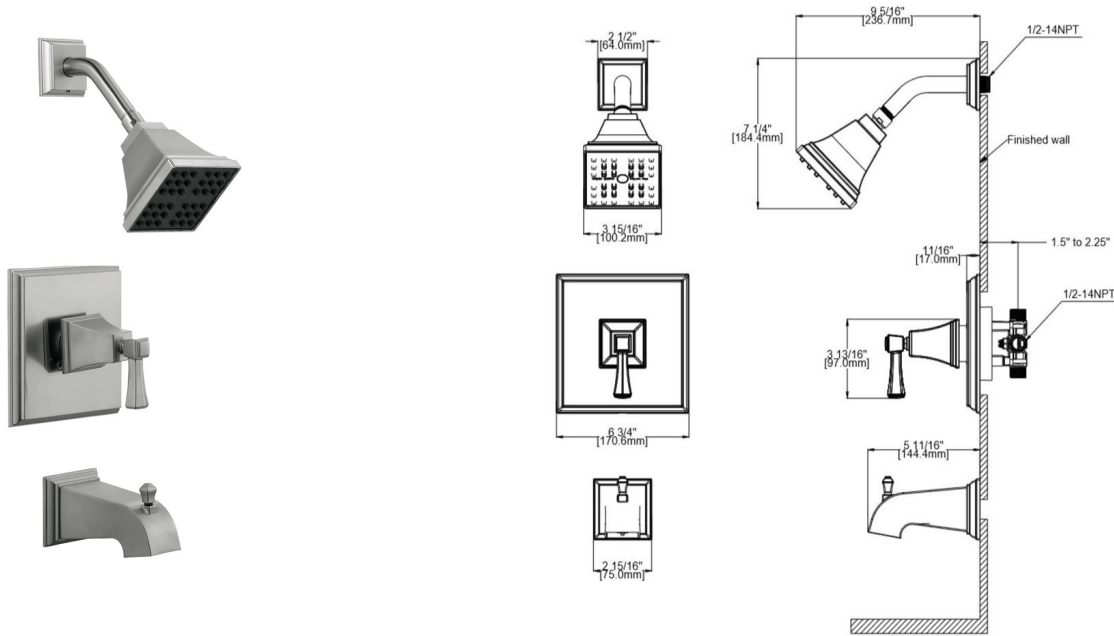

Torino Bath and Shower Trim with Valve

Satin Nickel

SPECIFICATIONS

MATERIAL:	Brass/Zinc	WEIGHT:	5.29 lbs.
HANDLE MATERIAL:	Zinc	PVD FINISH:	Yes
SPOUT MATERIAL:	N/A	ESCUTCHEON INCLUDED:	N/A
CARTRIDGE MATERIAL:	Compression	VALVE INCLUDED:	Yes
WATERWAY MATERIAL:	Brass	PRESSURE BALANCED VALVE:	Yes
VALVE MATERIAL:	Brass	TYPE OF SHOWER HEAD:	Wall Mount
DRAIN MATERIAL:	N/A	SHOWER HEAD FUNCTIONS (QTY):	1
FAUCET TYPE:	Bath & Shower Trim	SHOWER HEAD NOZZLE TYPE:	Raised
SPOUT REACH:	4.85"	SHOWER HEAD SHAPE:	Square
FLOW RATE:	1.8 GPM	SHOWER HEAD PUSH BUTTON:	No
LOW FLOW:	Yes	TUB SPOUT TYPE:	Threaded
HANDLES CONFIGURATION:	Single Handle	TUB SPOUT DIVERTER INCLUDED:	Yes
HANDLE REACH:	2.64"		
QUICK ATTACH INCLUDED:	No		
DIMENSIONS:	78" H x 8.4" L x 6.7" D		