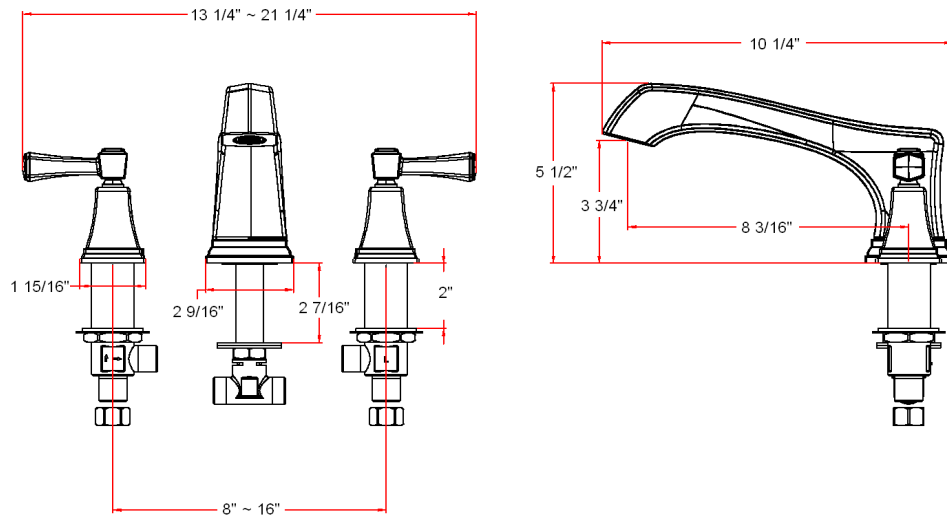

Torino Roman Tub Faucet

Specifications

Flow Rate (GPM)	4.7 GPM @ 20 psi
Material Content	Brass body with zinc handle
Spout dimensions	8-3/16"
Cartridge	Ceramic disk
Hand held sprayer	Not included
Lever handle operation	1/4 quarter turn stop

Dimensions

Warranty & Compliances

Warranty	Lifetime Limited Warranty
IAPMO/UPC	UPC & cUPC Compliant
ASME	ASME A112.18.1-05
ANSI	Compliant
ADA	Compliant
NSF	Compliant

Order Codes & Finishes/Colors

Satin Nickel (US15)	522086	
Brushed Bronze	522094	