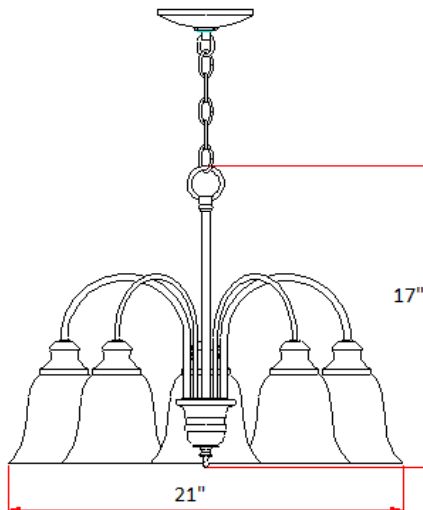

## Specifications

<b>Material Construction:</b>	Formed Steel
<b>Lens:</b>	Alabaster glass
<b>Lamp Type &amp; Wattage:</b>	Five 60W, medium base incandescent bulbs
<b>Mounting:</b>	Ceiling mounted
<b>Finish:</b>	Oil Rubbed Bronze (US10B)
<b>Voltage:</b>	120V
<b>Weight:</b>	12 lbs.
<b>Companion Fixtures:</b>	Chandelier, wall mounts, mini pendant

## Dimensions