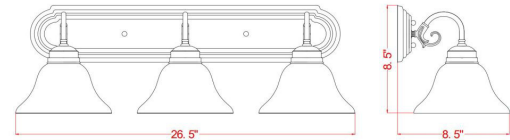

Millbridge 3-Light Vanity Light
Satin Nickel

SPECIFICATIONS

MOUNTING:	Wall Mount	LED BRIGHTNESS (LUMENS):	N/A
SLOPED CEILING ADAPTABLE:	No	LED COLOR CORRELATED TEMPERATURE (CCT):	N/A
LAMP TYPE 1:	3 lamps 60W Incandescent	LED COLOR RENDERING INDEX (CRI):	N/A
BULB INCLUDED:	No	LED EFFICACY:	N/A
WATTS PER BULB:	60W	LED AVERAGE RATED LIFE:	N/A
TOTAL WATTAGE:	180W	ENERGY EFFICIENT:	No
DIMMABLE:	Yes	LIGHTING AMPS:	N/A
MATERIAL CONSTRUCTION:	Steel	VOLTAGE:	120V
ASSEMBLED DIMENSIONS:	8.5" H x 26.5" L x 8.5" D		
WEIGHT:	7.38 lbs.		
BACKPLATE DIMENSIONS:	N/A		
CANOPY/PLATE DIMENSIONS:	N/A		
GLASS/SHADE DIMENSIONS:	4.2" H x 7.5" L x 7.5" D		
GLASS/SHADE MATERIAL:	Glass		
GLASS/SHADE TYPE:	Alabaster		
GLASS/SHADE COLOR:	White		