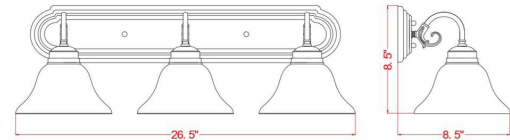

Millbridge 3-Light Vanity Light
Oil Rubbed Bronze

SPECIFICATIONS

MOUNTING:	Wall Mount	LED BRIGHTNESS (LUMENS):	N/A
SLOPED CEILING ADAPTABLE:	No	LED COLOR CORRELATED TEMPERATURE (CCT):	N/A
LAMP TYPE 1:	3 lamps 60W Incandescent	LED COLOR RENDERING INDEX (CRI):	N/A
BULB INCLUDED:	No	LED EFFICACY:	N/A
WATTS PER BULB:	60W	LED AVERAGE RATED LIFE:	N/A
TOTAL WATTAGE:	180W	ENERGY EFFICIENT:	No
DIMMABLE:	Yes	LIGHTING AMPS:	N/A
MATERIAL CONSTRUCTION:	Steel	VOLTAGE:	120V
ASSEMBLED DIMENSIONS:	8.5" H x 26.5" L x 8.5" D		
WEIGHT:	7.13 lbs.		
BACKPLATE DIMENSIONS:	4.65" H x 26.5" W		
CANOPY/PLATE DIMENSIONS:	N/A		
GLASS/SHADE DIMENSIONS:	4.2" H x 7.5" L x 7.5" D		
GLASS/SHADE MATERIAL:	Glass		
GLASS/SHADE TYPE:	Alabaster		
GLASS/SHADE COLOR:	White		