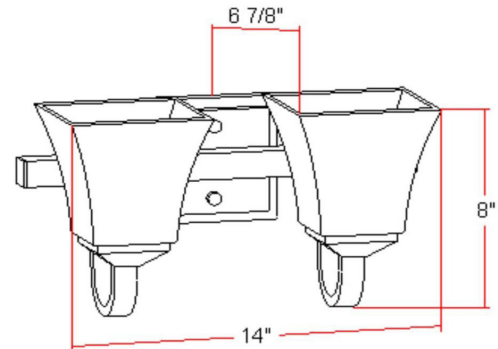

Torino 2-Light Wall Light
Satin Nickel

SPECIFICATIONS

MOUNTING:	Wall Sconce	LED BRIGHTNESS (LUMENS):	N/A
SLOPED CEILING ADAPTABLE:	N/A	LED COLOR CORRELATED TEMPERATURE (CCT):	N/A
LAMP TYPE 1:	2 lamps 60W Incandescent	LED COLOR RENDERING INDEX (CRI):	N/A
BULB INCLUDED:	N/A	LED EFFICACY:	N/A
WATTS PER BULB:	60W	LED AVERAGE RATED LIFE:	N/A
TOTAL WATTAGE:	120W	ENERGY EFFICIENT:	No
DIMMABLE:	Yes	LIGHTING AMPS:	N/A
MATERIAL CONSTRUCTION:	Steel	VOLTAGE:	120V
ASSEMBLED DIMENSIONS:	8" H x 14" L x 6.88" D		
WEIGHT:	N/A		
BACKPLATE DIMENSIONS:	N/A		
CANOPY/PLATE DIMENSIONS:	N/A		
GLASS/SHADE DIMENSIONS:	N/A		
GLASS/SHADE MATERIAL:	Glass		
GLASS/SHADE TYPE:	N/A		
GLASS/SHADE COLOR:	N/A		